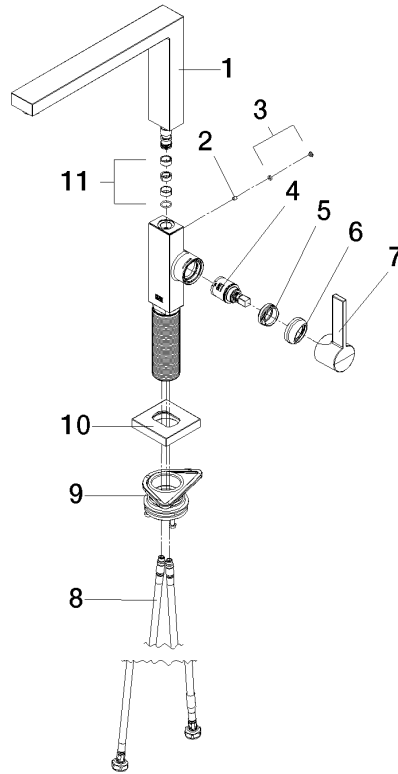

LOT Single-lever mixer - Brushed Durabron (23kt Gold)

LOT

33 800 680 Product version from 3/1/2023

- 236mm projection
- pivotable spout 360°
- air-enriched flow
- max. flow 8 l/min at 3 bar flow pressure
- lead-free
- This product can help a building meet the requirements of Green Building Rating Systems, e.g. LEED®, BREEAM®, DGNB

Flow rate chart

Codes & Standards

DIN 4109

ISO 3822

Ü-Zeichen

LOT Single-lever mixer - Brushed Durabronz (23kt Gold)

LOT

33 800 680 Product version from 3/1/2023

Certificates

LGA_38

33 800 680 Product version from 3/1/2023

Parts for other finishes can be found here: [Chrome](#)

Spare parts list

No.	Item Number	Name	Quantity used	Delivery time
1	90 11 06 218 00-28	spout	1	-
Spare part can no longer be ordered, please order the replacement item				
2	09 31 11 044 90	pin	1	2
3	90 31 20 087 00-28	plug	1	20
4	90 15 05 042 00 90	cartridge	1	2
5	09 24 04 266 90	nut	1	2
6	90 28 30 052 00-28	cover	1	20
7	90 20 86 004 00-28	handle	1	20
8	04 30 04 101 00 90	hose	2	2
9	90 30 10 057 00 90	fixing set	1	-
Spare part can no longer be ordered, please order the replacement item				
10	90 27 86 004 00-28	rosette	1	-
Spare part can no longer be ordered, please order the replacement item				
11	90 28 10 207 00 90	gasket kit	1	2