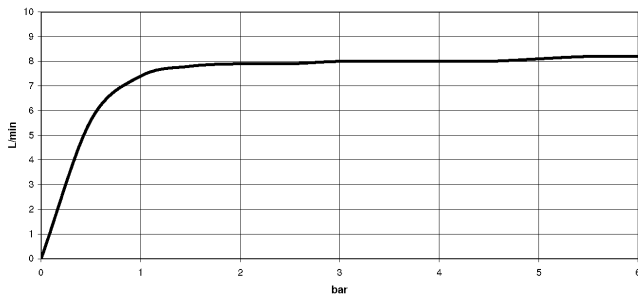

Flow rate chart

Codes & Standards

DIN 4109

ISO 3822

Ü-Zeichen