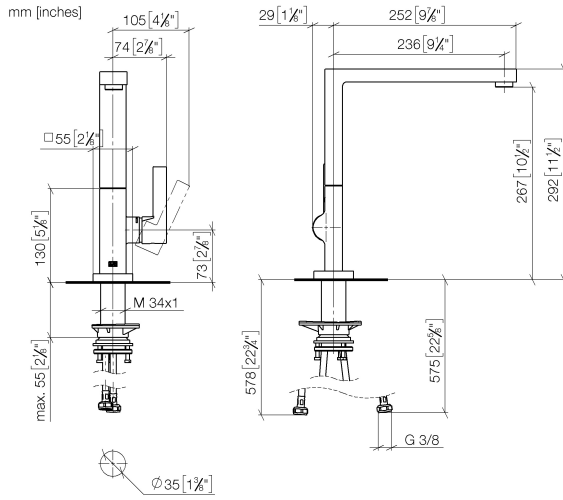

LOT Single-lever mixer - Brushed Durabron (23kt Gold)

LOT

33 800 680 Product version from 3/1/2023

- 236mm projection
- pivotable spout 360°
- air-enriched flow
- max. flow 8 l/min at 3 bar flow pressure
- lead-free
- This product can help a building meet the requirements of Green Building Rating Systems, e.g. LEED®, BREEAM®, DGNB

Flow rate chart

Codes & Standards

DIN 4109

ISO 3822

Ü-Zeichen

LOT Single-lever mixer - Brushed Durabronz (23kt Gold)

LOT

33 800 680 Product version from 3/1/2023

Certificates

LGA_38

33 800 680 Product version from 3/1/2023

Parts for other finishes can be found here: [Chrome](#)

Spare parts list

No.	Item Number	Name	Quantity used	Delivery time
1	90 11 06 218 00-28	spout	1	-
Spare part can no longer be ordered, please order the replacement item				
2	09 31 11 044 90	pin	1	2
3	90 31 20 087 00-28	plug	1	20
4	90 15 05 042 00 90	cartridge	1	2
5	09 24 04 266 90	nut	1	2
6	90 28 30 052 00-28	cover	1	20
7	90 20 86 004 00-28	handle	1	20
8	04 30 04 101 00 90	hose	2	2
9	90 30 10 057 00 90	fixing set	1	-
Spare part can no longer be ordered, please order the replacement item				
10	90 27 86 004 00-28	rosette	1	-
Spare part can no longer be ordered, please order the replacement item				
11	90 28 10 207 00 90	gasket kit	1	2