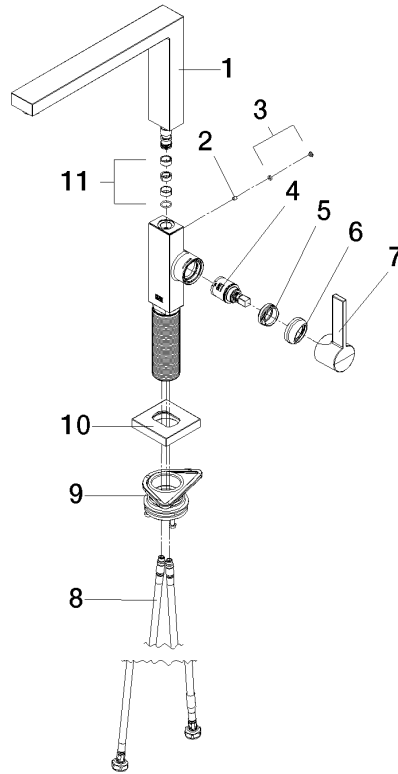

LOT Single-lever mixer - Brushed Champagne (22kt Gold)

LOT

33 800 680 Product version from 3/1/2023

- 236mm projection
- pivotable spout 360°
- air-enriched flow
- max. flow 8 l/min at 3 bar flow pressure
- lead-free
- This product can help a building meet the requirements of Green Building Rating Systems, e.g. LEED®, BREEAM®, DGNB

LOT

33 800 680 Product version from 3/1/2023

Certificates

LGA_38

33 800 680 Product version from 3/1/2023

Parts for other finishes can be found here: [Chrome](#)

Spare parts list

| No. | Item Number | Name | Quantity used | Delivery time |
|--|--------------------|------------|---------------|---------------|
| 1 | 90 11 06 218 00-46 | spout | 1 | - |
| Spare part can no longer be ordered, please order the replacement item | | | | |
| 2 | 09 31 11 044 90 | pin | 1 | 2 |
| 3 | 90 31 20 087 00-46 | plug | 1 | 30 |
| 4 | 90 15 05 042 00 90 | cartridge | 1 | 2 |
| 5 | 09 24 04 266 90 | nut | 1 | 2 |
| 6 | 90 28 30 052 00-46 | cover | 1 | 30 |
| 7 | 90 20 86 004 00-46 | handle | 1 | 30 |
| 8 | 04 30 04 101 00 90 | hose | 2 | 2 |
| 9 | 90 30 10 057 00 90 | fixing set | 1 | - |
| Spare part can no longer be ordered, please order the replacement item | | | | |
| 10 | 90 27 86 004 00-46 | rosette | 1 | - |
| Spare part can no longer be ordered, please order the replacement item | | | | |
| 11 | 90 28 10 207 00 90 | gasket kit | 1 | 2 |