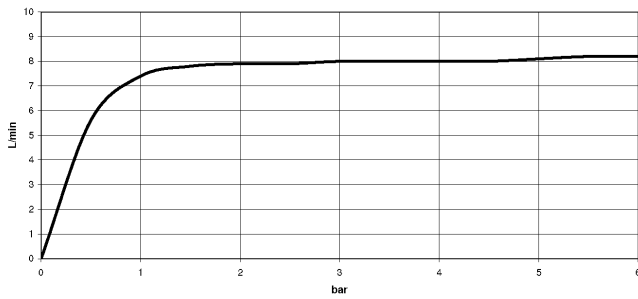

LOT Single-lever mixer - Champagne (22kt Gold)

LOT

33 800 680 Product version from 3/1/2023

- 236mm projection
- pivotable spout 360°
- air-enriched flow
- max. flow 8 l/min at 3 bar flow pressure
- lead-free
- This product can help a building meet the requirements of Green Building Rating Systems, e.g. LEED®, BREEAM®, DGNB

Flow rate chart

Codes & Standards

DIN 4109

ISO 3822

Ü-Zeichen

LOT Single-lever mixer - Champagne (22kt Gold)

LOT

33 800 680 Product version from 3/1/2023