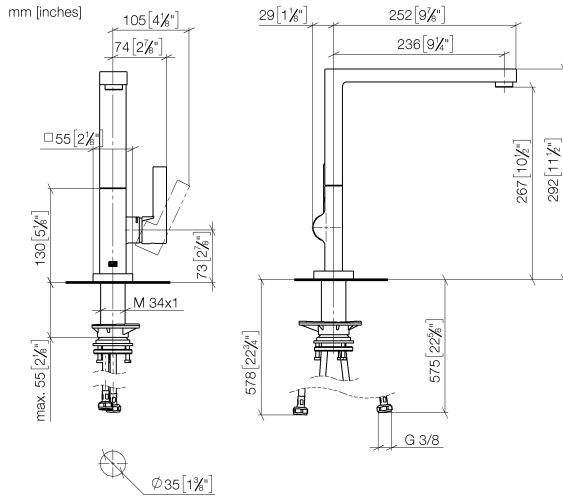

LOT Single-lever mixer - Champagne (22kt Gold)

LOT

33 800 680 Product version from 3/1/2023

- 236mm projection
- pivotable spout 360°
- air-enriched flow
- max. flow 8 l/min at 3 bar flow pressure
- lead-free
- This product can help a building meet the requirements of Green Building Rating Systems, e.g. LEED®, BREEAM®, DGNB

Flow rate chart

Codes & Standards

DIN 4109

ISO 3822

Ü-Zeichen

LOT Single-lever mixer - Champagne (22kt Gold)

LOT

33 800 680 Product version from 3/1/2023

Certificates

LGA_38

33 800 680 Product version from 3/1/2023

Parts for other finishes can be found here: [Chrome](#)

Spare parts list

No.	Item Number	Name	Quantity used	Delivery time
1	90 11 06 218 00-47	spout	1	-
Spare part can no longer be ordered, please order the replacement item				
2	09 31 11 044 90	pin	1	2
3	90 31 20 087 00-47	plug	1	30
4	90 15 05 042 00 90	cartridge	1	2
5	09 24 04 266 90	nut	1	2
6	90 28 30 052 00-47	cover	1	30
7	90 20 86 004 00-47	handle	1	30
8	04 30 04 101 00 90	hose	2	2
9	90 30 10 057 00 90	fixing set	1	-
Spare part can no longer be ordered, please order the replacement item				
10	90 27 86 004 00-47	rosette	1	-
Spare part can no longer be ordered, please order the replacement item				
11	90 28 10 207 00 90	gasket kit	1	2