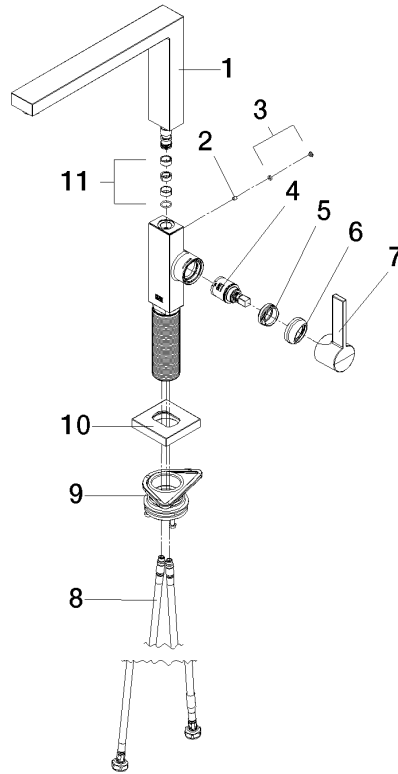

LOT Single-lever mixer - Champagne (22kt Gold)

LOT

33 800 680 Product version from 3/1/2023

- 236mm projection
- pivotable spout 360°
- air-enriched flow
- max. flow 8 l/min at 3 bar flow pressure
- lead-free
- This product can help a building meet the requirements of Green Building Rating Systems, e.g. LEED®, BREEAM®, DGNB

Flow rate chart

Codes & Standards

DIN 4109

ISO 3822

Ü-Zeichen

LOT Single-lever mixer - Champagne (22kt Gold)

LOT

33 800 680 Product version from 3/1/2023

Certificates

LGA_38

33 800 680 Product version from 3/1/2023

Parts for other finishes can be found here: [Chrome](#)

Spare parts list

No.	Item Number	Name	Quantity used	Delivery time
1	90 11 06 218 00-47	spout	1	-
Spare part can no longer be ordered, please order the replacement item				
2	09 31 11 044 90	pin	1	2
3	90 31 20 087 00-47	plug	1	30
4	90 15 05 042 00 90	cartridge	1	2
5	09 24 04 266 90	nut	1	2
6	90 28 30 052 00-47	cover	1	30
7	90 20 86 004 00-47	handle	1	30
8	04 30 04 101 00 90	hose	2	2
9	90 30 10 057 00 90	fixing set	1	-
Spare part can no longer be ordered, please order the replacement item				
10	90 27 86 004 00-47	rosette	1	-
Spare part can no longer be ordered, please order the replacement item				
11	90 28 10 207 00 90	gasket kit	1	2