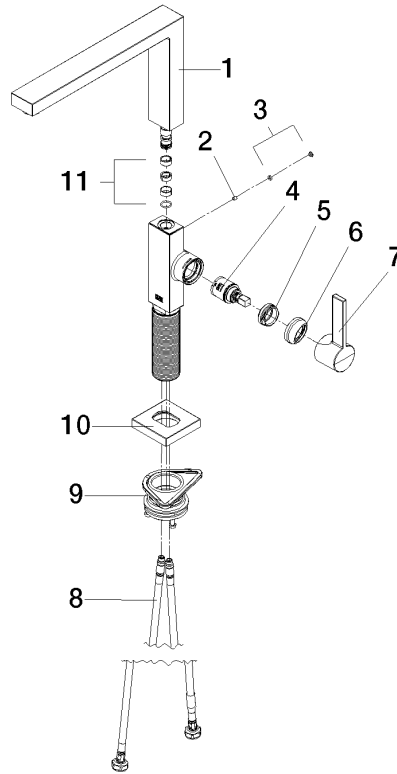

**LOT Single-lever mixer - Brushed Dark Platinum**

LOT

33 800 680 Product version from 3/1/2023

- 236mm projection
- pivotable spout 360°
- air-enriched flow
- max. flow 8 l/min at 3 bar flow pressure
- lead-free
- This product can help a building meet the requirements of Green Building Rating Systems, e.g. LEED®, BREEAM®, DGNB

## LOT Single-lever mixer - Brushed Dark Platinum

---

LOT

33 800 680 Product version from 3/1/2023

### Certificates

---

LGA\_38

33 800 680 Product version from 3/1/2023

Parts for other finishes can be found here: [Chrome](#)

**Spare parts list**

No.	Item Number	Name	Quantity used	Delivery time
1	90 11 06 218 00-99	spout	1	-
Spare part can no longer be ordered, please order the replacement item				
2	09 31 11 044 90	pin	1	2
3	90 31 20 087 00-99	plug	1	30
4	90 15 05 042 00 90	cartridge	1	2
5	09 24 04 266 90	nut	1	2
6	90 28 30 052 00-99	cover	1	30
7	90 20 86 004 00-99	handle	1	30
8	04 30 04 101 00 90	hose	2	2
9	90 30 10 057 00 90	fixing set	1	-
Spare part can no longer be ordered, please order the replacement item				
10	90 27 86 004 00-99	rosette	1	-
Spare part can no longer be ordered, please order the replacement item				
11	90 28 10 207 00 90	gasket kit	1	2