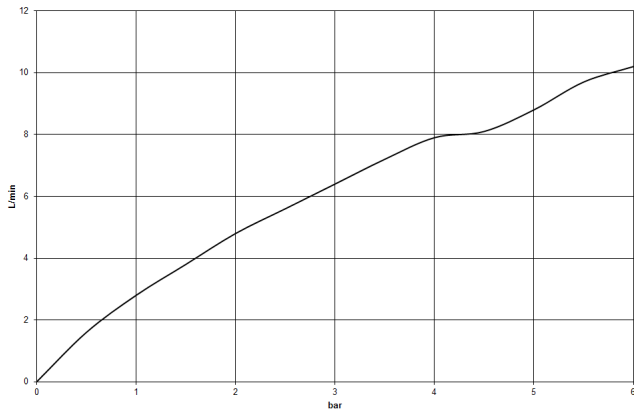

MEM Single-lever mixer - Brushed Platinum

MEM

33 800 682

- 201mm projection
- pivotable spout 360°
- Optional swivel limiter available with swivel limiter set 12 820 970 90
- air-enriched flow
- max. flow 6.3 l/min at 3 bar flow pressure
- lead-free
- This product can help a building meet the requirements of Green Building Rating Systems, e.g. LEED®, BREEAM®, DGNB
- WRAS 240202021

33 800 682

Flow rate chart

Certificates

LGA_38646.

WRAS_240202021.

33 800 682

Spare parts list

No.	Item Number	Name	Quantity used	Delivery time
1	90 28 22 332 00-06	spout	1	-
Spare part can no longer be ordered, please order the replacement item				
2	09 19 86 012-06	cover	1	60
3	90 23 10 128 00 90	nut	1	2
4	90 15 05 042 00 90	cartridge	1	2
5	09 24 04 266 90	nut	1	2
6	90 28 30 052 00-06	cover	1	10
7	90 20 86 004 00-06	handle	1	10
8	04 23 10 044 08 90	fixing set	1	2
9	04 30 04 101 00 90	hose	2	2