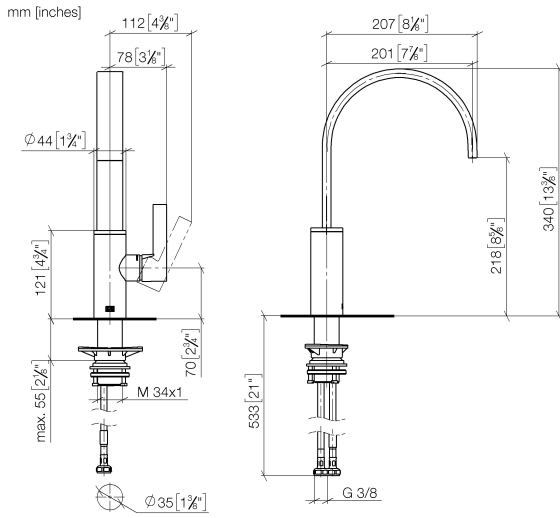

MEM Single-lever mixer - Durabronss (23kt Gold)

MEM

33 800 682

- 201mm projection
- pivotable spout 360°
- Optional swivel limiter available with swivel limiter set 12 820 970 90
- air-enriched flow
- max. flow 6.3 l/min at 3 bar flow pressure
- lead-free
- This product can help a building meet the requirements of Green Building Rating Systems, e.g. LEED®, BREEAM®, DGNB
- WRAS 240202021

33 800 682

Flow rate chart

Certificates

LGA_38646.

WRAS_240202021.

33 800 682

Spare parts list

No.	Item Number	Name	Quantity used	Delivery time
1	90 28 22 332 00-09	spout	1	-
Spare part can no longer be ordered, please order the replacement item				
2	09 19 86 012-09	cover	1	60
3	90 23 10 128 00 90	nut	1	2
4	90 15 05 042 00 90	cartridge	1	2
5	09 24 04 266 90	nut	1	2
6	90 28 30 052 00-09	cover	1	40
7	90 20 86 004 00-09	handle	1	-
Spare part can no longer be ordered, please order the replacement item				
8	04 23 10 044 08 90	fixing set	1	2
9	04 30 04 101 00 90	hose	2	2