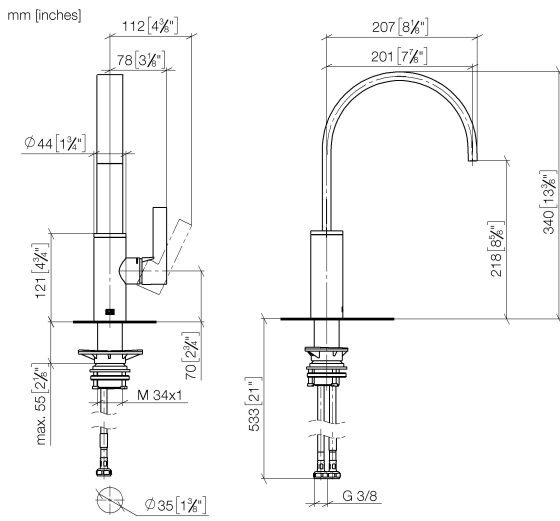

MEM Single-lever mixer - Dark Chrome

MEM

33 800 682

- 201mm projection
- pivotable spout 360°
- Optional swivel limiter available with swivel limiter set 12 820 970 90
- air-enriched flow
- max. flow 6.3 l/min at 3 bar flow pressure
- lead-free
- This product can help a building meet the requirements of Green Building Rating Systems, e.g. LEED®, BREEAM®, DGNB
- WRAS 240202021

Recommended miscellaneous

Swivel limitation set - 12 820 970 90

Recommended miscellaneous

Strainer waste with control handle - Dark Chrome 10 712 970-19

Recommended miscellaneous

Dispenser without rosette - Dark Chrome 82 424 970-19

33 800 682

Flow rate chart

Certificates

LGA_38646.

WRAS_240202021.

33 800 682

Spare parts list

No.	Item Number	Name	Quantity used	Delivery time
1	90 28 22 332 00-19	spout	1	-
Spare part can no longer be ordered, please order the replacement item				
2	09 19 86 012-19	cover	1	60
3	90 23 10 128 00 90	nut	1	2
4	90 15 05 042 00 90	cartridge	1	2
5	09 24 04 266 90	nut	1	2
6	90 28 30 052 00-19	cover	1	20
7	90 20 86 004 00-19	handle	1	20
8	04 23 10 044 08 90	fixing set	1	2
9	04 30 04 101 00 90	hose	2	2