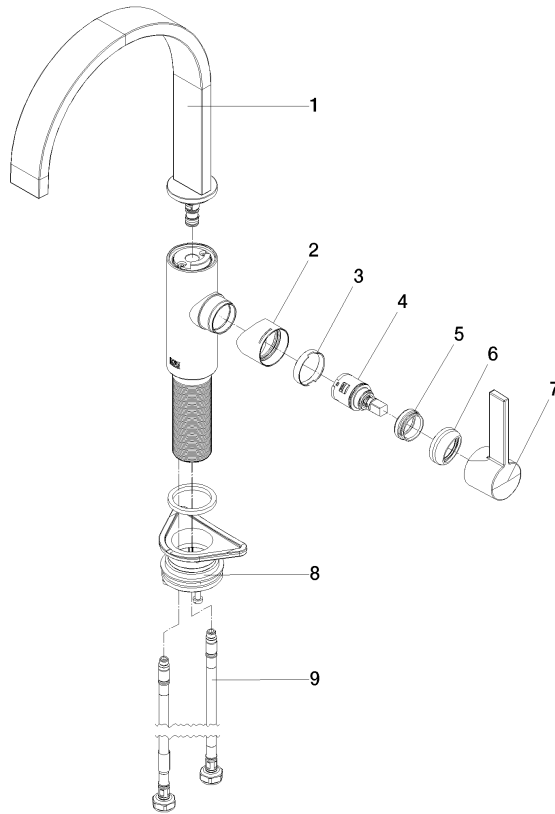

**MEM Single-lever mixer - Brushed Durabross (23kt Gold)**

MEM

33 800 682

- 201mm projection
- pivotable spout 360°
- Optional swivel limiter available with swivel limiter set 12 820 970 90
- air-enriched flow
- max. flow 6.3 l/min at 3 bar flow pressure
- lead-free
- This product can help a building meet the requirements of Green Building Rating Systems, e.g. LEED®, BREEAM®, DGNB

**Recommended miscellaneous**

	<b>Dispenser without rosette - Brushed Durabross (23kt Gold)</b>	82 424 970-28
---	--	---------------

33 800 682

**Flow rate chart**

**Certificates**

LGA\_38646.

WRAS\_240202021.

33 800 682

**Spare parts list**

No.	Item Number	Name	Quantity used	Delivery time
1	90 28 22 332 00-28	spout	1	-
Spare part can no longer be ordered, please order the replacement item				
2	09 19 86 012-28	cover	1	60
3	90 23 10 128 00 90	nut	1	2
4	90 15 05 042 00 90	cartridge	1	2
5	09 24 04 266 90	nut	1	2
6	90 28 30 052 00-28	cover	1	20
7	90 20 86 004 00-28	handle	1	20
8	04 23 10 044 08 90	fixing set	1	2
9	04 30 04 101 00 90	hose	2	2