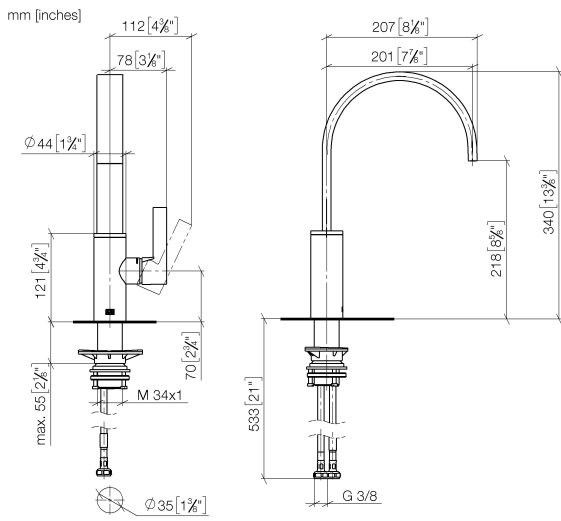

**MEM Single-lever mixer - Brushed Durabross (23kt Gold)**

MEM

33 800 682

- 201mm projection
- pivotable spout 360°
- Optional swivel limiter available with swivel limiter set 12 820 970 90
- air-enriched flow
- max. flow 6.3 l/min at 3 bar flow pressure
- lead-free
- This product can help a building meet the requirements of Green Building Rating Systems, e.g. LEED®, BREEAM®, DGNB

**Recommended miscellaneous**

	<b>Dispenser without rosette - Brushed Durabross (23kt Gold)</b>	82 424 970-28
---	--	---------------

33 800 682

**Flow rate chart**

**Certificates**

LGA\_38646.

WRAS\_240202021.

33 800 682

**Spare parts list**

No.	Item Number	Name	Quantity used	Delivery time
1	90 28 22 332 00-28	spout	1	-
Spare part can no longer be ordered, please order the replacement item				
2	09 19 86 012-28	cover	1	60
3	90 23 10 128 00 90	nut	1	2
4	90 15 05 042 00 90	cartridge	1	2
5	09 24 04 266 90	nut	1	2
6	90 28 30 052 00-28	cover	1	20
7	90 20 86 004 00-28	handle	1	20
8	04 23 10 044 08 90	fixing set	1	2
9	04 30 04 101 00 90	hose	2	2