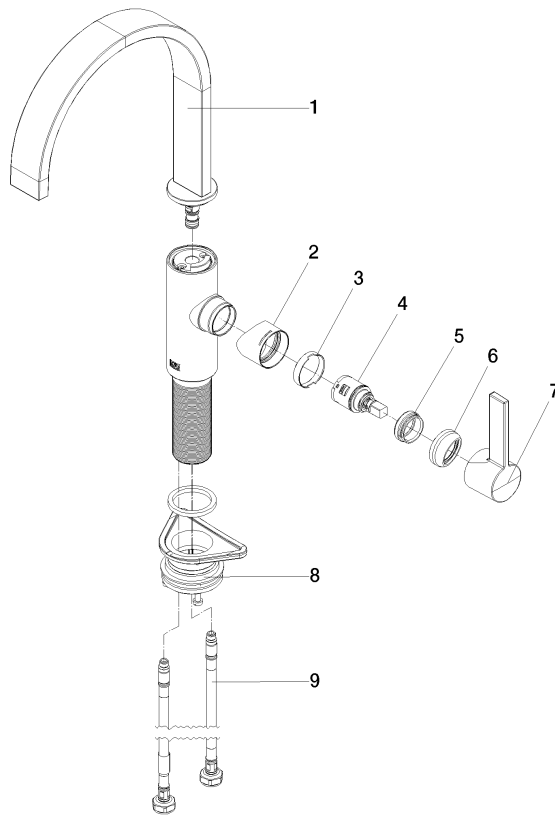

**Spare parts list**

No.	Item Number	Name	Quantity used	Delivery time
1	90 28 22 332 00-33	spout	1	-
Spare part can no longer be ordered, please order the replacement item				
2	09 19 86 012-33	cover	1	60
3	90 23 10 128 00 90	nut	1	2
4	90 15 05 042 00 90	cartridge	1	2
5	09 24 04 266 90	nut	1	2
6	90 28 30 052 00-33	cover	1	30
7	90 20 86 004 00-33	handle	1	-
Spare part can no longer be ordered, please order the replacement item				
8	04 23 10 044 08 90	fixing set	1	2
9	04 30 04 101 00 90	hose	2	2