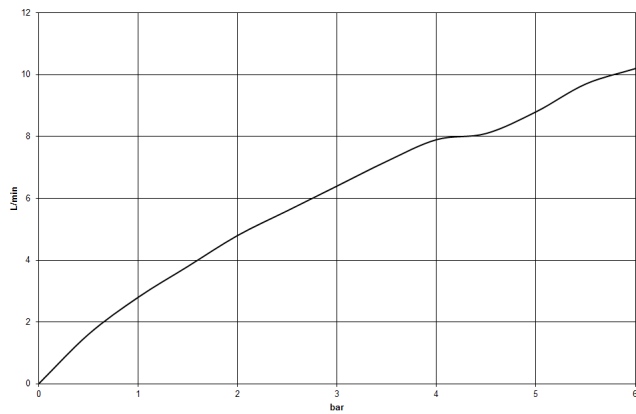

Flow rate chart

Certificates

LGA_38646.

WRAS_240202021.