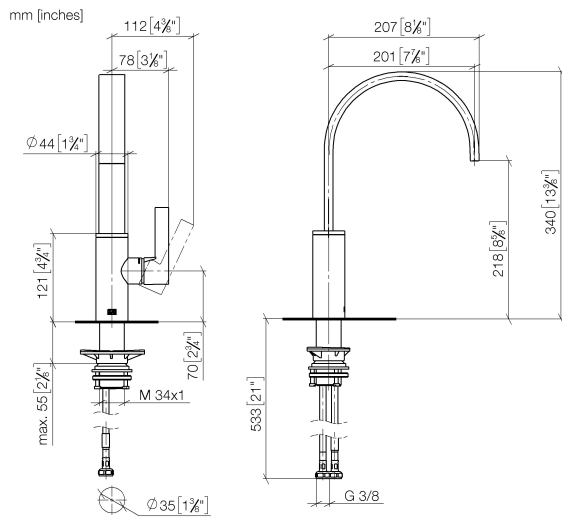

33 800 682

Flow rate chart

Certificates

LGA_38646.

WRAS_240202021.