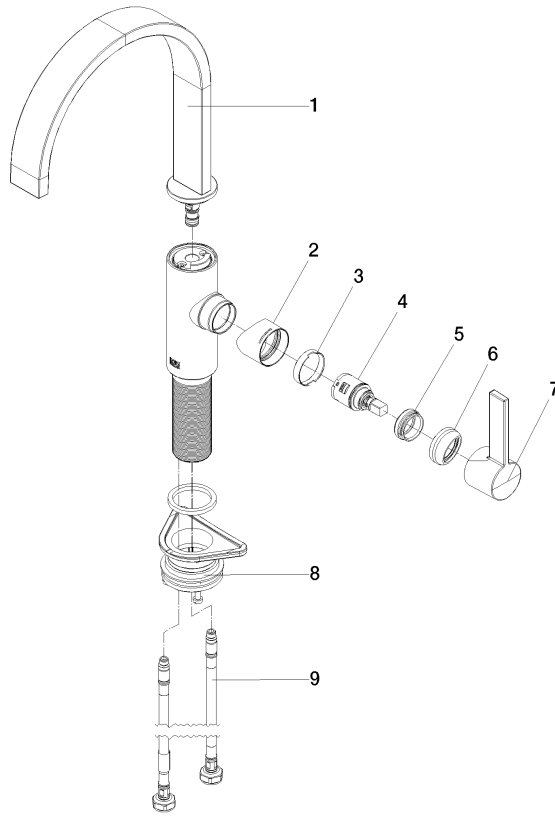

MEM Single-lever mixer - Brushed Champagne (22kt Gold)

MEM

33 800 682

- 201mm projection
- pivotable spout 360°
- Optional swivel limiter available with swivel limiter set 12 820 970 90
- air-enriched flow
- max. flow 6.3 l/min at 3 bar flow pressure
- lead-free
- This product can help a building meet the requirements of Green Building Rating Systems, e.g. LEED®, BREEAM®, DGNB

Recommended miscellaneous

Swivel limitation set - 12 820 970 90

Recommended miscellaneous

**Dispenser without rosette -
Brushed Champagne (22kt Gold)** 82 424 970-46

Recommended miscellaneous

**Strainer waste with control handle
- Brushed Champagne (22kt Gold)** 10 712 970-46

33 800 682

Flow rate chart

Certificates

LGA_38646.

WRAS_240202021.

33 800 682

Spare parts list

No.	Item Number	Name	Quantity used	Delivery time
1	90 28 22 332 00-46	spout	1	-
Spare part can no longer be ordered, please order the replacement item				
2	09 19 86 012-46	cover	1	60
3	90 23 10 128 00 90	nut	1	2
4	90 15 05 042 00 90	cartridge	1	2
5	09 24 04 266 90	nut	1	2
6	90 28 30 052 00-46	cover	1	30
7	90 20 86 004 00-46	handle	1	30
8	04 23 10 044 08 90	fixing set	1	2
9	04 30 04 101 00 90	hose	2	2