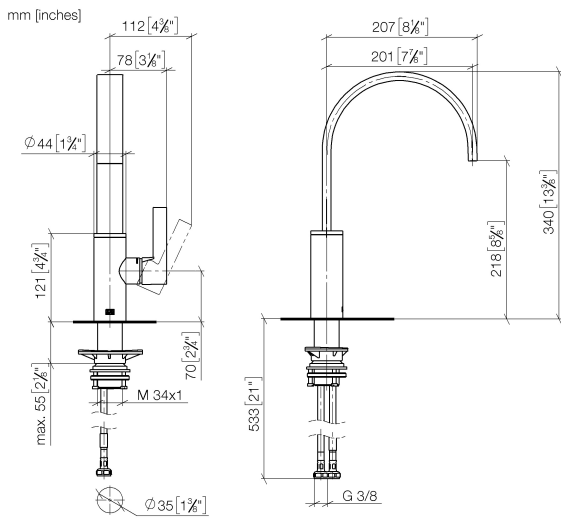

MEM Single-lever mixer - Brushed Champagne (22kt Gold)

MEM

33 800 682

- 201mm projection
- pivotable spout 360°
- Optional swivel limiter available with swivel limiter set 12 820 970 90
- air-enriched flow
- max. flow 6.3 l/min at 3 bar flow pressure
- lead-free
- This product can help a building meet the requirements of Green Building Rating Systems, e.g. LEED®, BREEAM®, DGNB

Recommended miscellaneous

Swivel limitation set - 12 820 970 90

Recommended miscellaneous

**Dispenser without rosette -
Brushed Champagne (22kt Gold)** 82 424 970-46

Recommended miscellaneous

**Strainer waste with control handle
- Brushed Champagne (22kt Gold)** 10 712 970-46

33 800 682

Flow rate chart

Certificates

LGA_38646.

WRAS_240202021.

33 800 682

Spare parts list

No.	Item Number	Name	Quantity used	Delivery time
1	90 28 22 332 00-46	spout	1	-
Spare part can no longer be ordered, please order the replacement item				
2	09 19 86 012-46	cover	1	60
3	90 23 10 128 00 90	nut	1	2
4	90 15 05 042 00 90	cartridge	1	2
5	09 24 04 266 90	nut	1	2
6	90 28 30 052 00-46	cover	1	30
7	90 20 86 004 00-46	handle	1	30
8	04 23 10 044 08 90	fixing set	1	2
9	04 30 04 101 00 90	hose	2	2