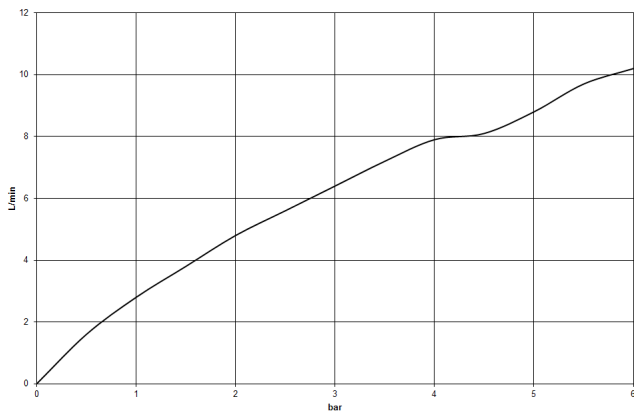

MEM Single-lever mixer - Brushed Champagne (22kt Gold)

MEM

33 800 682

- 201mm projection
- pivotable spout 360°
- Optional swivel limiter available with swivel limiter set 12 820 970 90
- air-enriched flow
- max. flow 6.3 l/min at 3 bar flow pressure
- lead-free
- This product can help a building meet the requirements of Green Building Rating Systems, e.g. LEED®, BREEAM®, DGNB

33 800 682

Flow rate chart

Certificates

LGA_38646.

WRAS_240202021.

33 800 682

Spare parts list

No.	Item Number	Name	Quantity used	Delivery time
1	90 28 22 332 00-46	spout	1	-
Spare part can no longer be ordered, please order the replacement item				
2	09 19 86 012-46	cover	1	60
3	90 23 10 128 00 90	nut	1	2
4	90 15 05 042 00 90	cartridge	1	2
5	09 24 04 266 90	nut	1	2
6	90 28 30 052 00-46	cover	1	30
7	90 20 86 004 00-46	handle	1	30
8	04 23 10 044 08 90	fixing set	1	2
9	04 30 04 101 00 90	hose	2	2