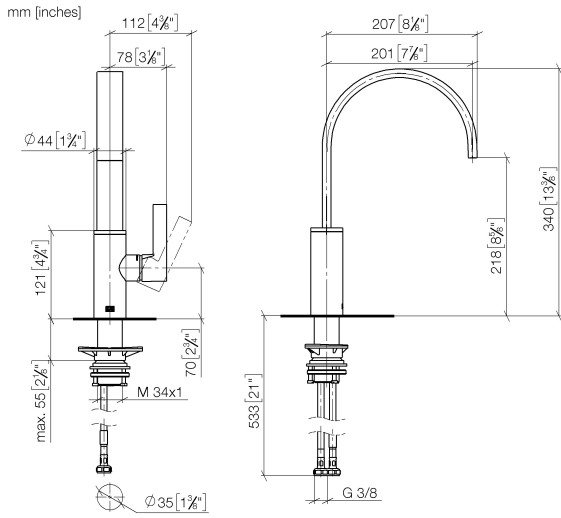

MEM Single-lever mixer - Champagne (22kt Gold)

MEM

33 800 682

- 201mm projection
- pivotable spout 360°
- Optional swivel limiter available with swivel limiter set 12 820 970 90
- air-enriched flow
- max. flow 6.3 l/min at 3 bar flow pressure
- lead-free
- This product can help a building meet the requirements of Green Building Rating Systems, e.g. LEED®, BREEAM®, DGNB

33 800 682

Flow rate chart

Certificates

LGA_38646.

WRAS_240202021.

33 800 682

Spare parts list

No.	Item Number	Name	Quantity used	Delivery time
1	90 28 22 332 00-47	spout	1	-
Spare part can no longer be ordered, please order the replacement item				
2	09 19 86 012-47	cover	1	60
3	90 23 10 128 00 90	nut	1	2
4	90 15 05 042 00 90	cartridge	1	2
5	09 24 04 266 90	nut	1	2
6	90 28 30 052 00-47	cover	1	30
7	90 20 86 004 00-47	handle	1	30
8	04 23 10 044 08 90	fixing set	1	2
9	04 30 04 101 00 90	hose	2	2