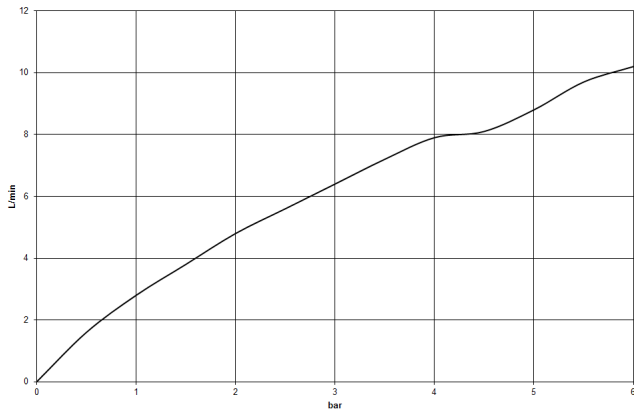

MEM Single-lever mixer - Champagne (22kt Gold)

MEM

33 800 682

- 201mm projection
- pivotable spout 360°
- Optional swivel limiter available with swivel limiter set 12 820 970 90
- air-enriched flow
- max. flow 6.3 l/min at 3 bar flow pressure
- lead-free
- This product can help a building meet the requirements of Green Building Rating Systems, e.g. LEED®, BREEAM®, DGNB

33 800 682

Flow rate chart

Certificates

LGA_38646.

WRAS_240202021.

33 800 682

Spare parts list

No.	Item Number	Name	Quantity used	Delivery time
1	90 28 22 332 00-47	spout	1	-
Spare part can no longer be ordered, please order the replacement item				
2	09 19 86 012-47	cover	1	60
3	90 23 10 128 00 90	nut	1	2
4	90 15 05 042 00 90	cartridge	1	2
5	09 24 04 266 90	nut	1	2
6	90 28 30 052 00-47	cover	1	30
7	90 20 86 004 00-47	handle	1	30
8	04 23 10 044 08 90	fixing set	1	2
9	04 30 04 101 00 90	hose	2	2