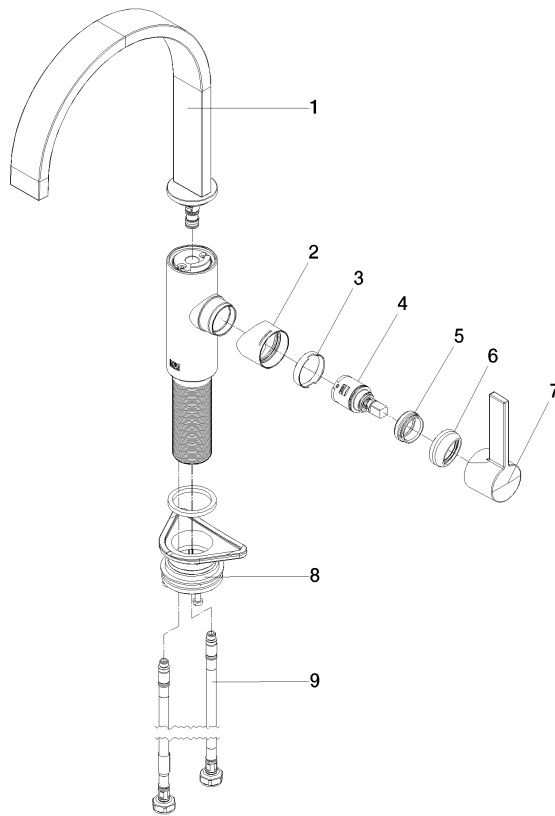

33 800 682

Flow rate chart

Certificates

LGA_38646.

WRAS_240202021.

33 800 682

Spare parts list

No.	Item Number	Name	Quantity used	Delivery time
1	90 28 22 332 00-47	spout	1	-
Spare part can no longer be ordered, please order the replacement item				
2	09 19 86 012-47	cover	1	60
3	90 23 10 128 00 90	nut	1	2
4	90 15 05 042 00 90	cartridge	1	2
5	09 24 04 266 90	nut	1	2
6	90 28 30 052 00-47	cover	1	30
7	90 20 86 004 00-47	handle	1	30
8	04 23 10 044 08 90	fixing set	1	2
9	04 30 04 101 00 90	hose	2	2