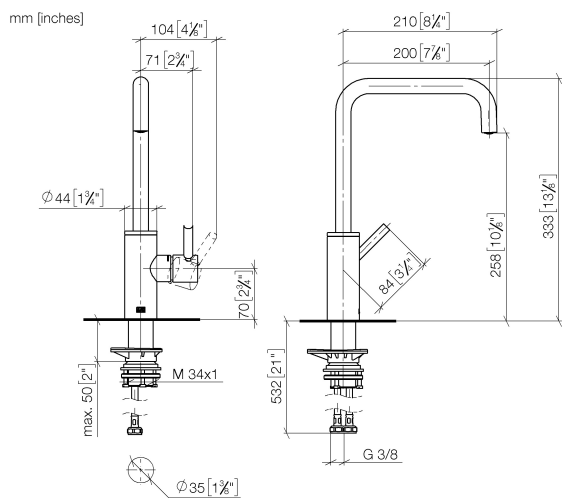

33 800 861

Flow rate chart

Certificates

LGA_38642.

WRAS_240102021.