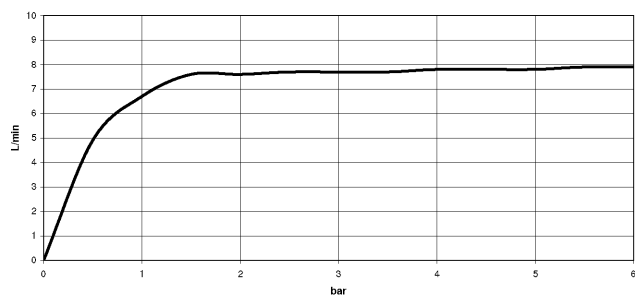

Flow rate chart

Certificates

LGA_38642.

WRAS_240102021.