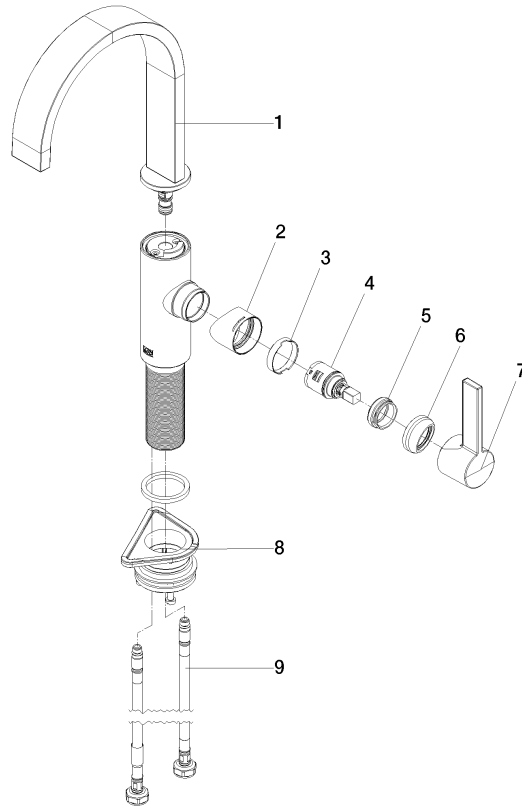

MEM BAR TAP Single-lever mixer - Brushed Platinum

MEM

33 805 682

- 166mm projection
- pivotable spout 360°
- Optional swivel limiter available with swivel limiter set 12 820 970 90
- air-enriched flow
- max. flow 6.3 l/min at 3 bar flow pressure
- lead-free
- This product can help a building meet the requirements of Green Building Rating Systems, e.g. LEED®, BREEAM®, DGNB

Recommended miscellaneous

Swivel limitation set - 12 820 970 90

Recommended miscellaneous

Strainer waste with control handle - Brushed Platinum 10 712 970-06

Recommended miscellaneous

Dispenser without rosette - Brushed Platinum 82 424 970-06

33 805 682

mm [inches]

Flow rate chart

Certificates

LGA_38646.

WRAS_240202021.

33 805 682

Spare parts list

No.	Item Number	Name	Quantity used	Delivery time
1	90 28 22 282 00-06	spout	1	-
Spare part can no longer be ordered, please order the replacement item				
2	09 19 86 012-06	cover	1	60
3	90 23 10 128 00 90	nut	1	2
4	90 15 05 042 00 90	cartridge	1	2
5	09 24 04 266 90	nut	1	2
6	90 28 30 052 00-06	cover	1	10
7	90 20 86 004 00-06	handle	1	10
8	04 23 10 044 08 90	fixing set	1	2
9	04 30 04 101 00 90	hose	2	2