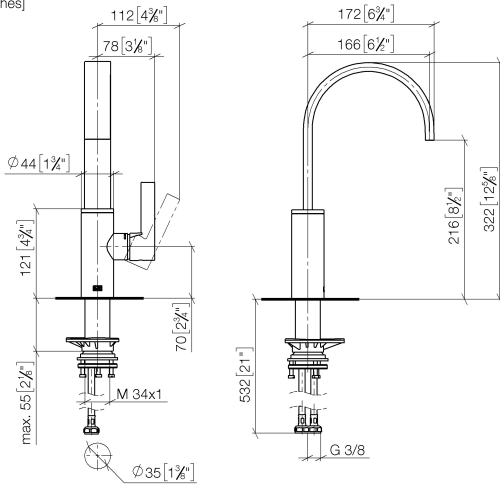

**MEM BAR TAP Single-lever mixer - Platinum**

MEM

33 805 682

- 166mm projection
- pivotable spout 360°
- Optional swivel limiter available with swivel limiter set 12 820 970 90
- air-enriched flow
- max. flow 6.3 l/min at 3 bar flow pressure
- lead-free
- This product can help a building meet the requirements of Green Building Rating Systems, e.g. LEED®, BREEAM®, DGNB

**Recommended miscellaneous**

**Swivel limitation set -** 12 820 970 90

**Recommended miscellaneous**

**Strainer waste with control handle - Platinum** 10 712 970-08

**Recommended miscellaneous**

**Dispenser without rosette - Platinum** 82 424 970-08

33 805 682

mm [inches]

**Flow rate chart**

**Certificates**

LGA\_38646.

WRAS\_240202021.

33 805 682

**Spare parts list**

No.	Item Number	Name	Quantity used	Delivery time
1	90 28 22 282 00-08	spout	1	-
Spare part can no longer be ordered, please order the replacement item				
2	09 19 86 012-08	cover	1	60
3	90 23 10 128 00 90	nut	1	2
4	90 15 05 042 00 90	cartridge	1	2
5	09 24 04 266 90	nut	1	2
6	90 28 30 052 00-08	cover	1	40
7	90 20 86 004 00-08	handle	1	40
8	04 23 10 044 08 90	fixing set	1	2
9	04 30 04 101 00 90	hose	2	2