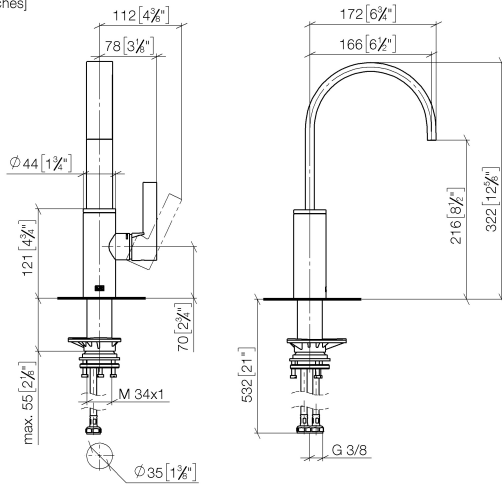

33 805 682

- 166mm projection
- pivotable spout 360°
- Optional swivel limiter available with swivel limiter set 12 820 970 90
- air-enriched flow
- max. flow 6.3 l/min at 3 bar flow pressure
- lead-free
- This product can help a building meet the requirements of Green Building Rating Systems, e.g. LEED®, BREEAM®, DGNB

33 805 682

mm [inches]

Flow rate chart

Certificates

LGA_38646.

WRAS_240202021.

33 805 682

Spare parts list

No.	Item Number	Name	Quantity used	Delivery time
1	90 28 22 282 00-09	spout	1	-
Spare part can no longer be ordered, please order the replacement item				
2	09 19 86 012-09	cover	1	60
3	90 23 10 128 00 90	nut	1	2
4	90 15 05 042 00 90	cartridge	1	2
5	09 24 04 266 90	nut	1	2
6	90 28 30 052 00-09	cover	1	40
7	90 20 86 004 00-09	handle	1	-
Spare part can no longer be ordered, please order the replacement item				
8	04 23 10 044 08 90	fixing set	1	2
9	04 30 04 101 00 90	hose	2	2