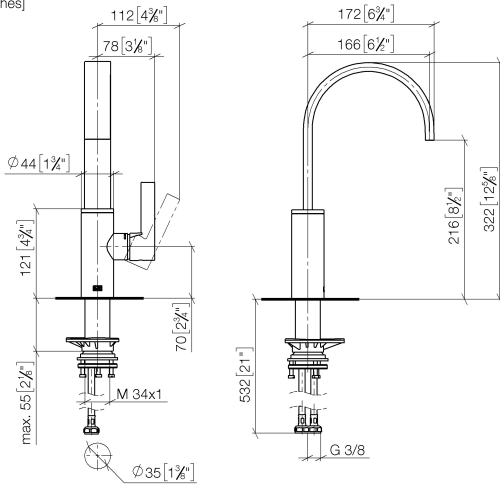

33 805 682

- 166mm projection
- pivotable spout 360°
- Optional swivel limiter available with swivel limiter set 12 820 970 90
- air-enriched flow
- max. flow 6.3 l/min at 3 bar flow pressure
- lead-free
- This product can help a building meet the requirements of Green Building Rating Systems, e.g. LEED®, BREEAM®, DGNB

Recommended miscellaneous

	Dispenser without rosette - Brushed Durabron (23kt Gold)	82 424 970-28
---	---	---------------

33 805 682

mm [inches]

Flow rate chart

Certificates

LGA_38646.

WRAS_240202021.

33 805 682

Spare parts list

No.	Item Number	Name	Quantity used	Delivery time
1	90 28 22 282 00-28	spout	1	-
Spare part can no longer be ordered, please order the replacement item				
2	09 19 86 012-28	cover	1	60
3	90 23 10 128 00 90	nut	1	2
4	90 15 05 042 00 90	cartridge	1	2
5	09 24 04 266 90	nut	1	2
6	90 28 30 052 00-28	cover	1	20
7	90 20 86 004 00-28	handle	1	20
8	04 23 10 044 08 90	fixing set	1	2
9	04 30 04 101 00 90	hose	2	2