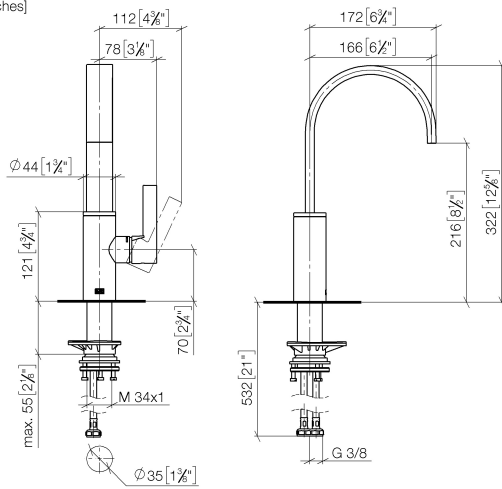

MEM BAR TAP Single-lever mixer - Brushed Champagne (22kt Gold)

MEM

33 805 682

- 166mm projection
- pivotable spout 360°
- Optional swivel limiter available with swivel limiter set 12 820 970 90
- air-enriched flow
- max. flow 6.3 l/min at 3 bar flow pressure
- lead-free
- This product can help a building meet the requirements of Green Building Rating Systems, e.g. LEED®, BREEAM®, DGNB

33 805 682

mm [inches]

Flow rate chart

Certificates

LGA_38646.

WRAS_240202021.

33 805 682

Spare parts list

No.	Item Number	Name	Quantity used	Delivery time
1	90 28 22 282 00-46	spout	1	-
Spare part can no longer be ordered, please order the replacement item				
2	09 19 86 012-46	cover	1	60
3	90 23 10 128 00 90	nut	1	2
4	90 15 05 042 00 90	cartridge	1	2
5	09 24 04 266 90	nut	1	2
6	90 28 30 052 00-46	cover	1	30
7	90 20 86 004 00-46	handle	1	30
8	04 23 10 044 08 90	fixing set	1	2
9	04 30 04 101 00 90	hose	2	2