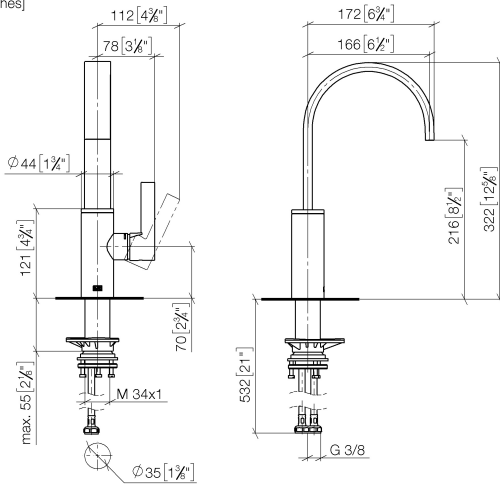

33 805 682

- 166mm projection
- pivotable spout 360°
- Optional swivel limiter available with swivel limiter set 12 820 970 90
- air-enriched flow
- max. flow 6.3 l/min at 3 bar flow pressure
- lead-free
- This product can help a building meet the requirements of Green Building Rating Systems, e.g. LEED®, BREEAM®, DGNB

Recommended miscellaneous

**Swivel limitation set -** 12 820 970 90

Recommended miscellaneous

**Strainer waste with control handle - Brushed Chrome** 10 712 970-93

Recommended miscellaneous

**Dispenser without rosette - Brushed Chrome** 82 424 970-93

33 805 682

mm [inches]

**Flow rate chart**

**Certificates**

LGA\_38646.

WRAS\_240202021.

33 805 682

**Spare parts list**

No.	Item Number	Name	Quantity used	Delivery time
1	90 28 22 282 00-93	spout	1	-
Spare part can no longer be ordered, please order the replacement item				
2	09 19 86 012-93	cover	1	60
3	90 23 10 128 00 90	nut	1	2
4	90 15 05 042 00 90	cartridge	1	2
5	09 24 04 266 90	nut	1	2
6	90 28 30 052 00-93	cover	1	20
7	90 20 86 004 00-93	handle	1	-
Spare part can no longer be ordered, please order the replacement item				
8	04 23 10 044 08 90	fixing set	1	2
9	04 30 04 101 00 90	hose	2	2