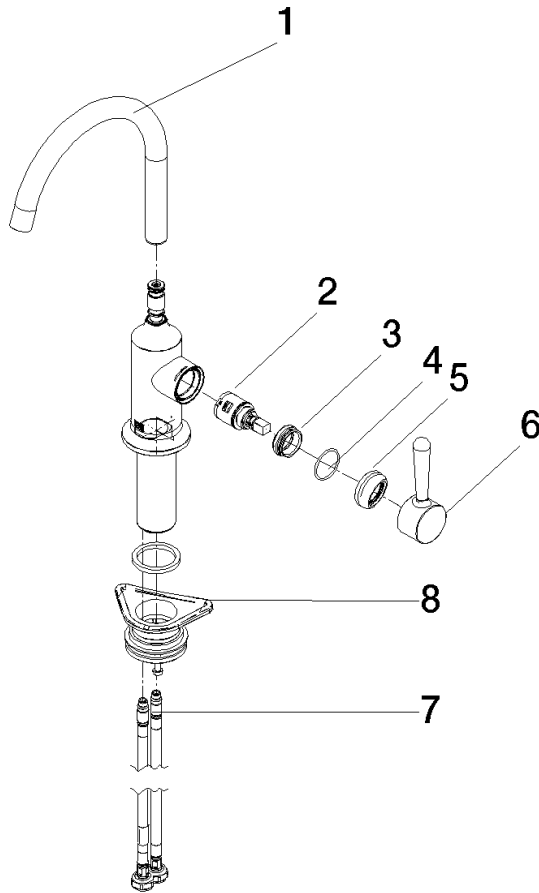

33 805 809

- 167mm projection
- pivotable spout 360°
- air-enriched flow
- max. flow 7 l/min at 3 bar flow pressure
- lead-free
- This product can help a building meet the requirements of Green Building Rating Systems, e.g. LEED®, BREEAM®, DGNB

Recommended miscellaneous

VAIA Dispenser with rosette - Chrome 82 434 809-00

33 805 809

Flow rate chart

Certificates

LGA_29299.

33 805 809

Spare parts list

No.	Item Number	Name	Quantity used	Delivery time
1	90 28 22 311 02-00	spout	1	10
2	90 15 05 042 00 90	cartridge	1	2
3	09 24 04 266 90	nut	1	2
4	09 14 10 091 90	seal	1	2
5	90 28 30 052 00-00	cover	1	10
6	90 20 80 050 00-00	handle	1	10
7	04 30 04 100 00 90	hose	2	2
8	04 23 10 044 08 90	fixing set	1	2