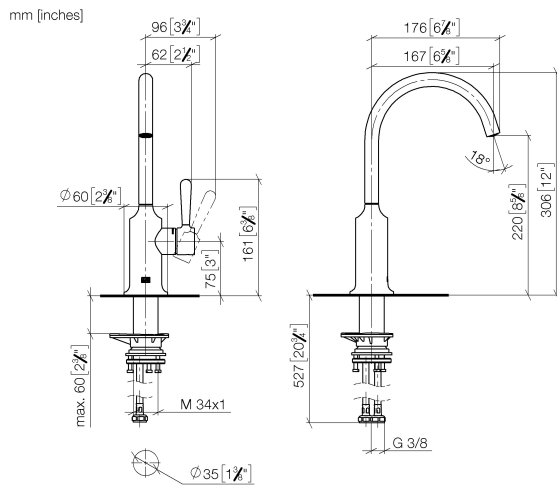

33 805 809

- 167mm projection
- pivotable spout 360°
- air-enriched flow
- max. flow 7 l/min at 3 bar flow pressure
- lead-free
- This product can help a building meet the requirements of Green Building Rating Systems, e.g. LEED®, BREEAM®, DGNB

Recommended miscellaneous

VAIA Dispenser with rosette - Chrome 82 434 809-00

33 805 809

Flow rate chart

Certificates

LGA_29299.

33 805 809

Spare parts list

No.	Item Number	Name	Quantity used	Delivery time
1	90 28 22 311 02-00	spout	1	10
2	90 15 05 042 00 90	cartridge	1	2
3	09 24 04 266 90	nut	1	2
4	09 14 10 091 90	seal	1	2
5	90 28 30 052 00-00	cover	1	10
6	90 20 80 050 00-00	handle	1	10
7	04 30 04 100 00 90	hose	2	2
8	04 23 10 044 08 90	fixing set	1	2