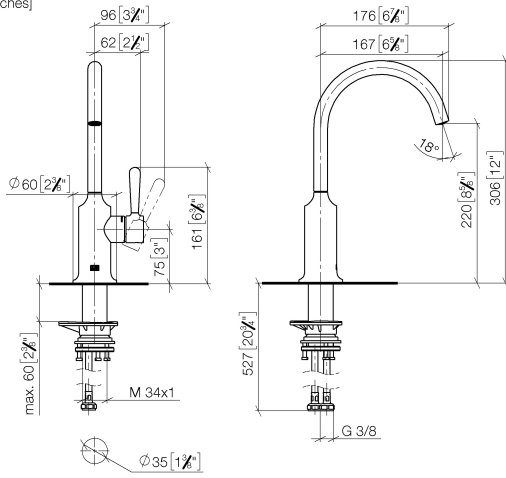

33 805 809

- 167mm projection
- pivotable spout 360°
- air-enriched flow
- max. flow 7 l/min at 3 bar flow pressure
- lead-free
- This product can help a building meet the requirements of Green Building Rating Systems, e.g. LEED®, BREEAM®, DGNB

Recommended miscellaneous

VAIA Dispenser with rosette - 82 434 809-06
Brushed Platinum

33 805 809

mm [inches]

Flow rate chart

Certificates

LGA_29299.

33 805 809

Parts for other finishes can be found here: [Chrome](#)

Spare parts list

No.	Item Number	Name	Quantity used	Delivery time
1	90 28 22 311 02-06	spout	1	-
Spare part can no longer be ordered, please order the replacement item				
2	90 15 05 042 00 90	cartridge	1	2
3	09 24 04 266 90	nut	1	2
4	09 14 10 091 90	seal	1	2
5	90 28 30 052 00-06	cover	1	10
6	90 20 80 050 00-06	handle	1	-
Spare part can no longer be ordered, please order the replacement item				
7	04 30 04 100 00 90	hose	2	2
8	04 23 10 044 08 90	fixing set	1	2