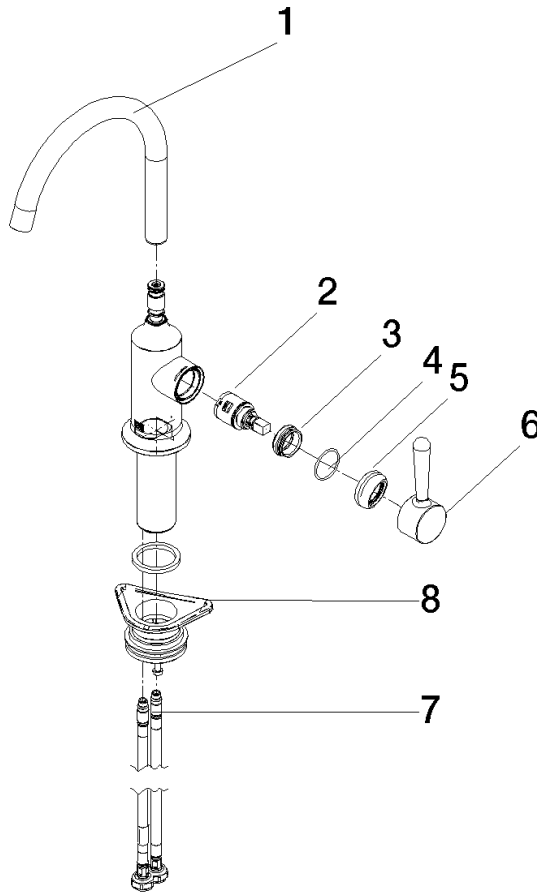

33 805 809

- 167mm projection
- pivotable spout 360°
- air-enriched flow
- max. flow 7 l/min at 3 bar flow pressure
- lead-free
- This product can help a building meet the requirements of Green Building Rating Systems, e.g. LEED®, BREEAM®, DGNB

Recommended miscellaneous

VAIA Dispenser with rosette - 82 434 809-06
Brushed Platinum

33 805 809

mm [inches]

Flow rate chart

Certificates

LGA_29299.

33 805 809

Parts for other finishes can be found here: [Chrome](#)

Spare parts list

No.	Item Number	Name	Quantity used	Delivery time
1	90 28 22 311 02-06	spout	1	-
Spare part can no longer be ordered, please order the replacement item				
2	90 15 05 042 00 90	cartridge	1	2
3	09 24 04 266 90	nut	1	2
4	09 14 10 091 90	seal	1	2
5	90 28 30 052 00-06	cover	1	10
6	90 20 80 050 00-06	handle	1	-
Spare part can no longer be ordered, please order the replacement item				
7	04 30 04 100 00 90	hose	2	2
8	04 23 10 044 08 90	fixing set	1	2