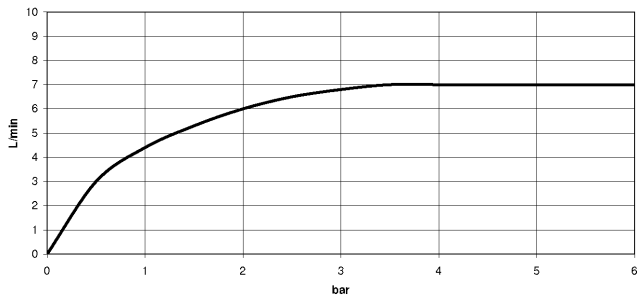

Recommended miscellaneous

VAIA Dispenser with rosette - 82 434 809-06
Brushed Platinum

33 805 809

mm [inches]

Flow rate chart

Certificates

LGA_29299.

33 805 809