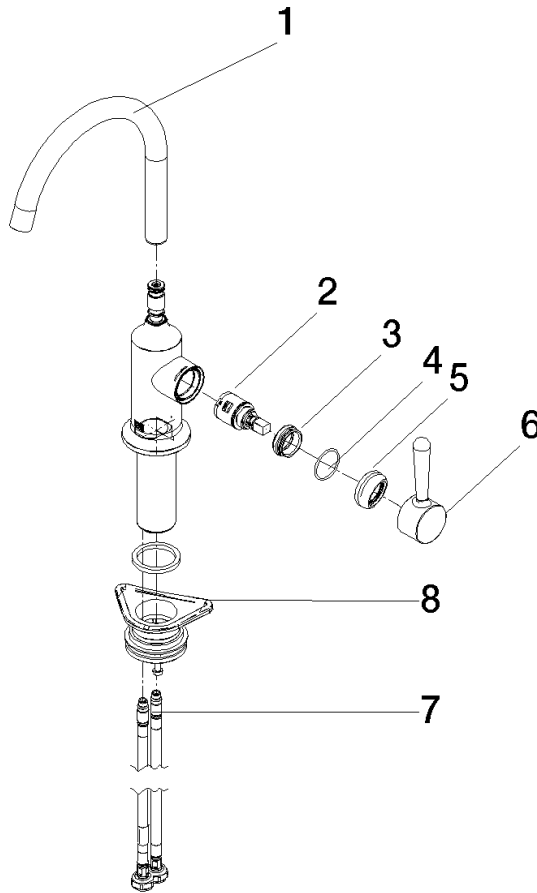

**Recommended miscellaneous**

**VAIA Dispenser with rosette - Platinum**      82 434 809-08

33 805 809

mm [inches]

Flow rate chart

Certificates

LGA\_29299.

33 805 809

### Spare parts list

No.	Item Number	Name	Quantity used	Delivery time
1	90 28 22 311 02-08	spout	1	-
Spare part can no longer be ordered, please order the replacement item				
2	90 15 05 042 00 90	cartridge	1	2
3	09 24 04 266 90	nut	1	2
4	09 14 10 091 90	seal	1	2
5	90 28 30 052 00-08	cover	1	40
6	90 20 80 050 00-08	handle	1	-
Spare part can no longer be ordered, please order the replacement item				
7	04 30 04 100 00 90	hose	2	2
8	04 23 10 044 08 90	fixing set	1	2