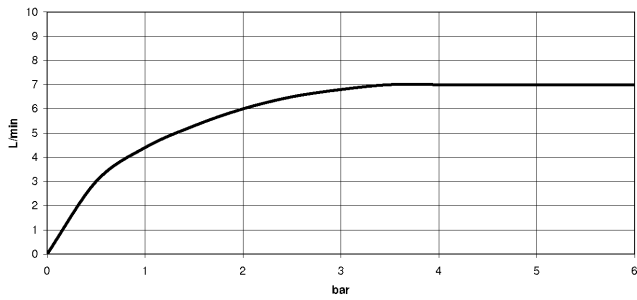

33 805 809

- 167mm projection
- pivotable spout 360°
- air-enriched flow
- max. flow 7 l/min at 3 bar flow pressure
- lead-free
- This product can help a building meet the requirements of Green Building Rating Systems, e.g. LEED®, BREEAM®, DGNB

**Recommended miscellaneous**

**VAIA Dispenser with rosette - Platinum**      82 434 809-08

33 805 809

mm [inches]

Flow rate chart

Certificates

LGA\_29299.

33 805 809