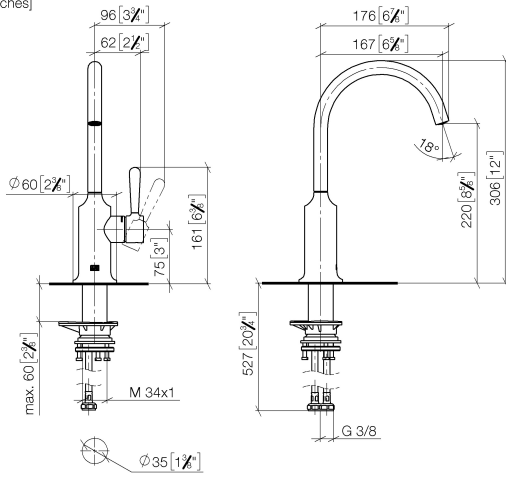

33 805 809

- 167mm projection
- pivotable spout 360°
- air-enriched flow
- max. flow 7 l/min at 3 bar flow pressure
- lead-free
- This product can help a building meet the requirements of Green Building Rating Systems, e.g. LEED®, BREEAM®, DGNB

**Recommended miscellaneous**

**VAIA Dispenser with rosette - Platinum**      82 434 809-08

33 805 809

mm [inches]

Flow rate chart

Certificates

LGA\_29299.

33 805 809

### Spare parts list

No.	Item Number	Name	Quantity used	Delivery time
1	90 28 22 311 02-08	spout	1	-
Spare part can no longer be ordered, please order the replacement item				
2	90 15 05 042 00 90	cartridge	1	2
3	09 24 04 266 90	nut	1	2
4	09 14 10 091 90	seal	1	2
5	90 28 30 052 00-08	cover	1	40
6	90 20 80 050 00-08	handle	1	-
Spare part can no longer be ordered, please order the replacement item				
7	04 30 04 100 00 90	hose	2	2
8	04 23 10 044 08 90	fixing set	1	2