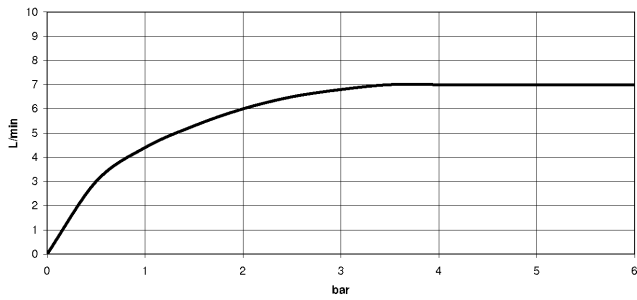

Recommended miscellaneous

VAIA Dispenser with rosette - Durabronss (23kt Gold) 82 434 809-09

33 805 809

mm [inches]

Flow rate chart

Certificates

LGA_29299.

33 805 809