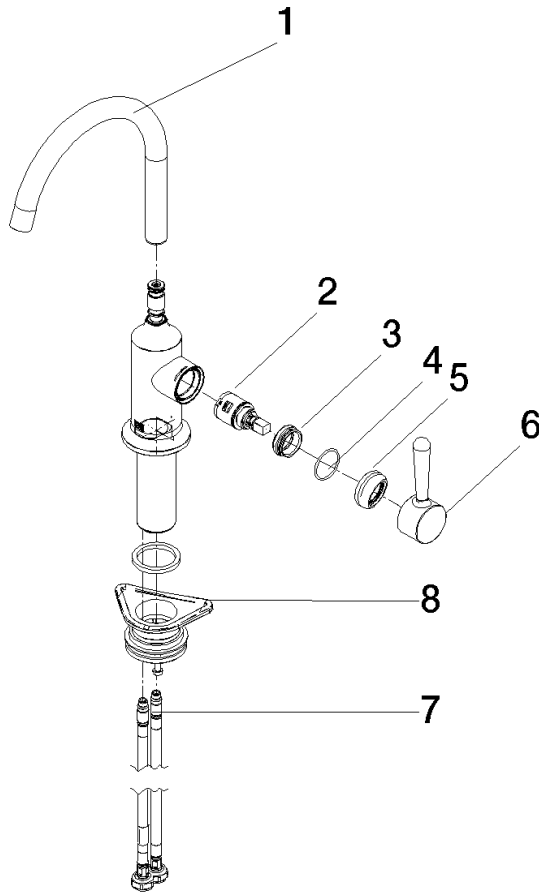

33 805 809

- 167mm projection
- pivotable spout 360°
- air-enriched flow
- max. flow 7 l/min at 3 bar flow pressure
- lead-free
- This product can help a building meet the requirements of Green Building Rating Systems, e.g. LEED®, BREEAM®, DGNB

Recommended miscellaneous

VAIA Dispenser with rosette - Durabronss (23kt Gold) 82 434 809-09

33 805 809

mm [inches]

Flow rate chart

Certificates

LGA_29299.

33 805 809

Parts for other finishes can be found here: [Chrome](#)

Spare parts list

No.	Item Number	Name	Quantity used	Delivery time
1	90 28 22 311 02-09	spout	1	-
Spare part can no longer be ordered, please order the replacement item				
2	90 15 05 042 00 90	cartridge	1	2
3	09 24 04 266 90	nut	1	2
4	09 14 10 091 90	seal	1	2
5	90 28 30 052 00-09	cover	1	40
6	90 20 80 050 00-09	handle	1	-
Spare part can no longer be ordered, please order the replacement item				
7	04 30 04 100 00 90	hose	2	2
8	04 23 10 044 08 90	fixing set	1	2