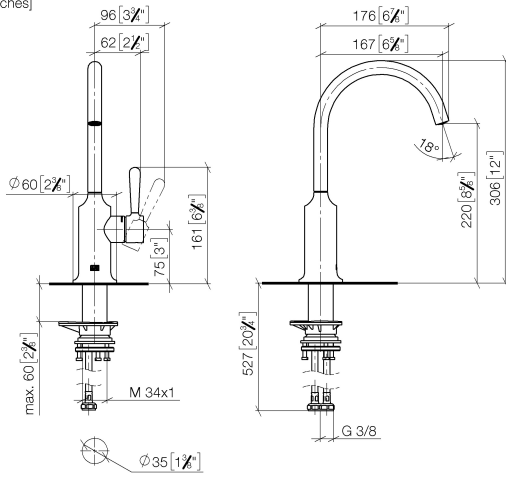

33 805 809

- 167mm projection
- pivotable spout 360°
- air-enriched flow
- max. flow 7 l/min at 3 bar flow pressure
- lead-free
- This product can help a building meet the requirements of Green Building Rating Systems, e.g. LEED®, BREEAM®, DGNB

Recommended miscellaneous

VAIA Dispenser with rosette - Durabronss (23kt Gold) 82 434 809-09

33 805 809

mm [inches]

Flow rate chart

Certificates

LGA_29299.

33 805 809

Parts for other finishes can be found here: [Chrome](#)

Spare parts list

No.	Item Number	Name	Quantity used	Delivery time
1	90 28 22 311 02-09	spout	1	-
Spare part can no longer be ordered, please order the replacement item				
2	90 15 05 042 00 90	cartridge	1	2
3	09 24 04 266 90	nut	1	2
4	09 14 10 091 90	seal	1	2
5	90 28 30 052 00-09	cover	1	40
6	90 20 80 050 00-09	handle	1	-
Spare part can no longer be ordered, please order the replacement item				
7	04 30 04 100 00 90	hose	2	2
8	04 23 10 044 08 90	fixing set	1	2