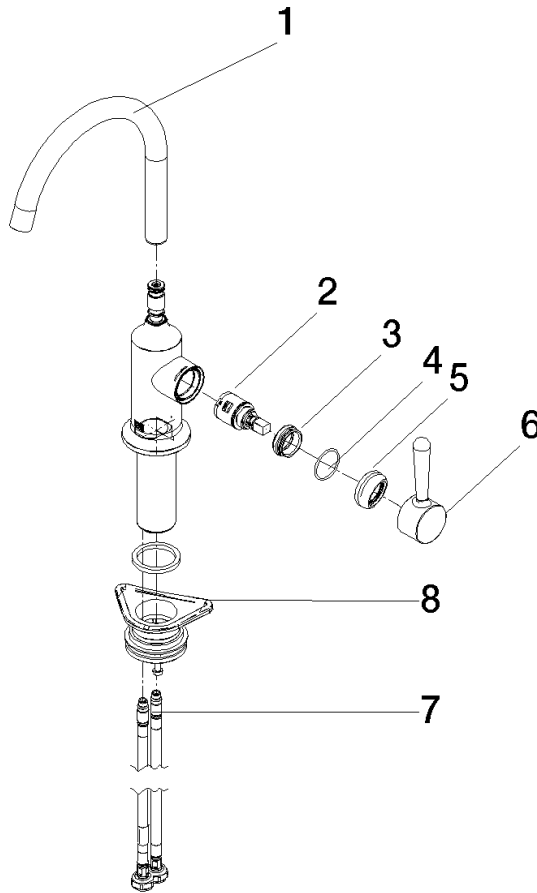

33 805 809

- 167mm projection
- pivotable spout 360°
- air-enriched flow
- max. flow 7 l/min at 3 bar flow pressure
- lead-free
- This product can help a building meet the requirements of Green Building Rating Systems, e.g. LEED®, BREEAM®, DGNB

Recommended miscellaneous

VAIA Dispenser with rosette - Matte Black 82 434 809-33

33 805 809

Flow rate chart

Certificates

LGA_29299.

33 805 809

Parts for other finishes can be found here: [Chrome](#)

Spare parts list

No.	Item Number	Name	Quantity used	Delivery time
1	90 28 22 311 02-33	spout	1	-
Spare part can no longer be ordered, please order the replacement item				
2	90 15 05 042 00 90	cartridge	1	2
3	09 24 04 266 90	nut	1	2
4	09 14 10 091 90	seal	1	2
5	90 28 30 052 00-33	cover	1	30
6	90 20 80 050 00-33	handle	1	-
Spare part can no longer be ordered, please order the replacement item				
7	04 30 04 100 00 90	hose	2	2
8	04 23 10 044 08 90	fixing set	1	2