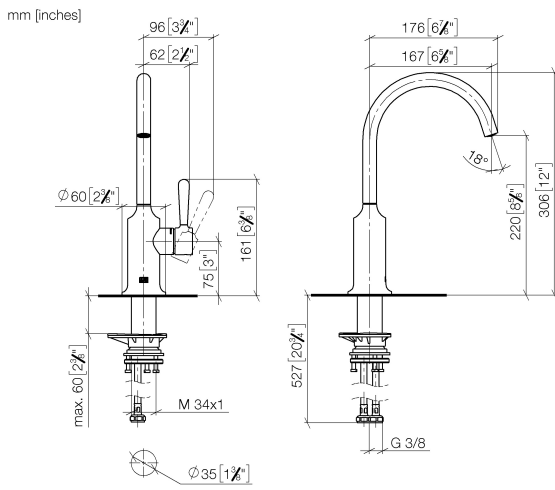

33 805 809

- 167mm projection
- pivotable spout 360°
- air-enriched flow
- max. flow 7 l/min at 3 bar flow pressure
- lead-free
- This product can help a building meet the requirements of Green Building Rating Systems, e.g. LEED®, BREEAM®, DGNB

Recommended miscellaneous

VAIA Dispenser with rosette - Matte Black 82 434 809-33

33 805 809

Flow rate chart

Certificates

LGA_29299.

33 805 809

Parts for other finishes can be found here: [Chrome](#)

Spare parts list

No.	Item Number	Name	Quantity used	Delivery time
1	90 28 22 311 02-33	spout	1	-
Spare part can no longer be ordered, please order the replacement item				
2	90 15 05 042 00 90	cartridge	1	2
3	09 24 04 266 90	nut	1	2
4	09 14 10 091 90	seal	1	2
5	90 28 30 052 00-33	cover	1	30
6	90 20 80 050 00-33	handle	1	-
Spare part can no longer be ordered, please order the replacement item				
7	04 30 04 100 00 90	hose	2	2
8	04 23 10 044 08 90	fixing set	1	2