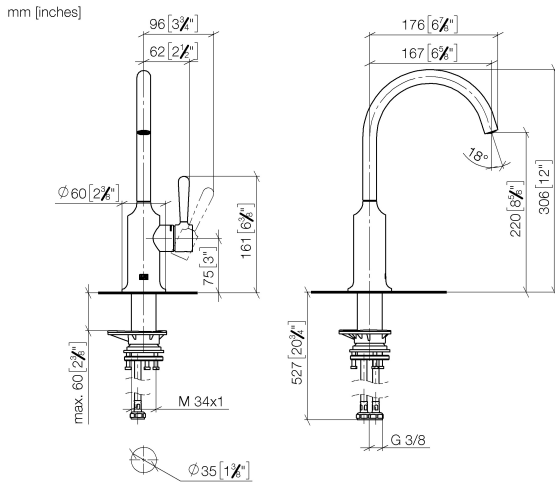

33 805 809

- 167mm projection
- pivotable spout 360°
- air-enriched flow
- max. flow 7 l/min at 3 bar flow pressure
- lead-free
- This product can help a building meet the requirements of Green Building Rating Systems, e.g. LEED®, BREEAM®, DGNB

Recommended miscellaneous

VAIA Dispenser with rosette - 82 434 809-99
Brushed Dark Platinum

33 805 809

Flow rate chart

Certificates

LGA_29299.

33 805 809

Parts for other finishes can be found here: [Chrome](#)

Spare parts list

No.	Item Number	Name	Quantity used	Delivery time
1	90 28 22 311 02-99	spout	1	-
Spare part can no longer be ordered, please order the replacement item				
2	90 15 05 042 00 90	cartridge	1	2
3	09 24 04 266 90	nut	1	2
4	09 14 10 091 90	seal	1	2
5	90 28 30 052 00-99	cover	1	30
6	90 20 80 050 00-99	handle	1	-
Spare part can no longer be ordered, please order the replacement item				
7	04 30 04 100 00 90	hose	2	2
8	04 23 10 044 08 90	fixing set	1	2