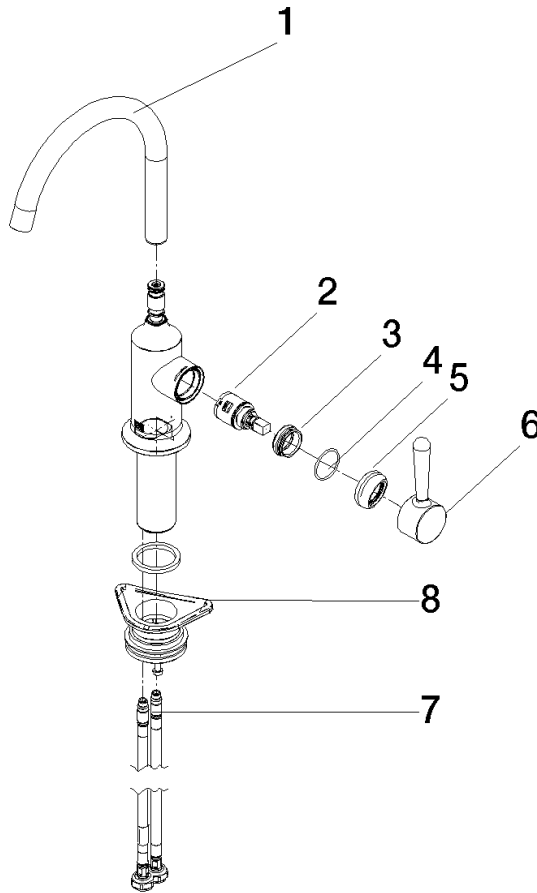

33 805 809

- 167mm projection
- pivotable spout 360°
- air-enriched flow
- max. flow 7 l/min at 3 bar flow pressure
- lead-free
- This product can help a building meet the requirements of Green Building Rating Systems, e.g. LEED®, BREEAM®, DGNB

Recommended miscellaneous

VAIA Dispenser with rosette - 82 434 809-99
Brushed Dark Platinum

33 805 809

Flow rate chart

Certificates

LGA_29299.

33 805 809

Parts for other finishes can be found here: [Chrome](#)

Spare parts list

No.	Item Number	Name	Quantity used	Delivery time
1	90 28 22 311 02-99	spout	1	-
Spare part can no longer be ordered, please order the replacement item				
2	90 15 05 042 00 90	cartridge	1	2
3	09 24 04 266 90	nut	1	2
4	09 14 10 091 90	seal	1	2
5	90 28 30 052 00-99	cover	1	30
6	90 20 80 050 00-99	handle	1	-
Spare part can no longer be ordered, please order the replacement item				
7	04 30 04 100 00 90	hose	2	2
8	04 23 10 044 08 90	fixing set	1	2