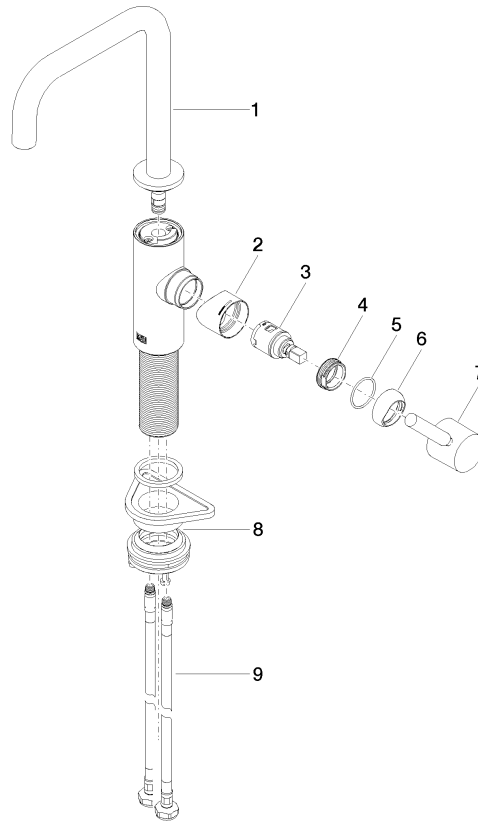

33 805 861

- 166mm projection
- pivotable spout 360°
- Optional swivel limiter available with swivel limiter set 12 820 970 90
- air-enriched flow
- max. flow 8 l/min at 3 bar flow pressure
- lead-free
- This product can help a building meet the requirements of Green Building Rating Systems, e.g. LEED®, BREEAM®, DGNB
- WRAS 240102021

33 805 861

Flow rate chart

Certificates

LGA_38642.

WRAS_240102021.

33 805 861

Spare parts list

No.	Item Number	Name	Quantity used	Delivery time
1	90 28 22 285 00-09	spout	1	-
Spare part can no longer be ordered, please order the replacement item				
2	09 19 86 012-09	cover	1	60
3	90 15 05 042 00 90	cartridge	1	2
4	09 24 04 266 90	nut	1	2
5	09 14 10 091 90	seal	1	2
6	90 28 30 052 00-09	cover	1	40
7	90 20 66 003 00-09	handle	1	-
Spare part can no longer be ordered, please order the replacement item				
8	04 23 10 044 08 90	fixing set	1	2
9	04 30 04 101 00 90	hose	2	2