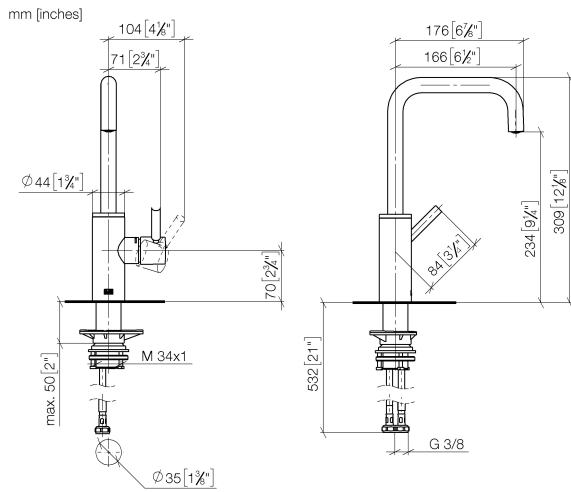

33 805 861

- 166mm projection
- pivotable spout 360°
- Optional swivel limiter available with swivel limiter set 12 820 970 90
- air-enriched flow
- max. flow 8 l/min at 3 bar flow pressure
- lead-free
- This product can help a building meet the requirements of Green Building Rating Systems, e.g. LEED®, BREEAM®, DGNB
- WRAS 240102021

33 805 861

Flow rate chart

Certificates

LGA_38642.

WRAS_240102021.

33 805 861

Spare parts list

No.	Item Number	Name	Quantity used	Delivery time
1	90 28 22 285 00-09	spout	1	-
Spare part can no longer be ordered, please order the replacement item				
2	09 19 86 012-09	cover	1	60
3	90 15 05 042 00 90	cartridge	1	2
4	09 24 04 266 90	nut	1	2
5	09 14 10 091 90	seal	1	2
6	90 28 30 052 00-09	cover	1	40
7	90 20 66 003 00-09	handle	1	-
Spare part can no longer be ordered, please order the replacement item				
8	04 23 10 044 08 90	fixing set	1	2
9	04 30 04 101 00 90	hose	2	2