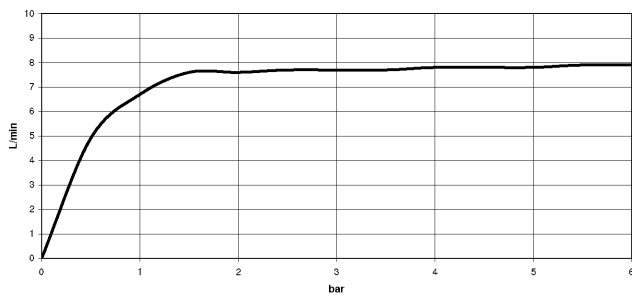

Recommended miscellaneous

Swivel limitation set - 12 820 970 90

Recommended miscellaneous

Strainer waste with control handle - Dark Chrome 10 712 970-19

Recommended miscellaneous

Dispenser without rosette - Dark Chrome 82 424 970-19

33 805 861

Flow rate chart

Certificates

LGA_38642.

WRAS_240102021.

33 805 861

Spare parts list

No.	Item Number	Name	Quantity used	Delivery time
1	90 28 22 285 00-19	spout	1	-
Spare part can no longer be ordered, please order the replacement item				
2	09 19 86 012-19	cover	1	60
3	90 15 05 042 00 90	cartridge	1	2
4	09 24 04 266 90	nut	1	2
5	09 14 10 091 90	seal	1	2
6	90 28 30 052 00-19	cover	1	20
7	90 20 66 003 00-19	handle	1	20
8	04 23 10 044 08 90	fixing set	1	2
9	04 30 04 101 00 90	hose	2	2