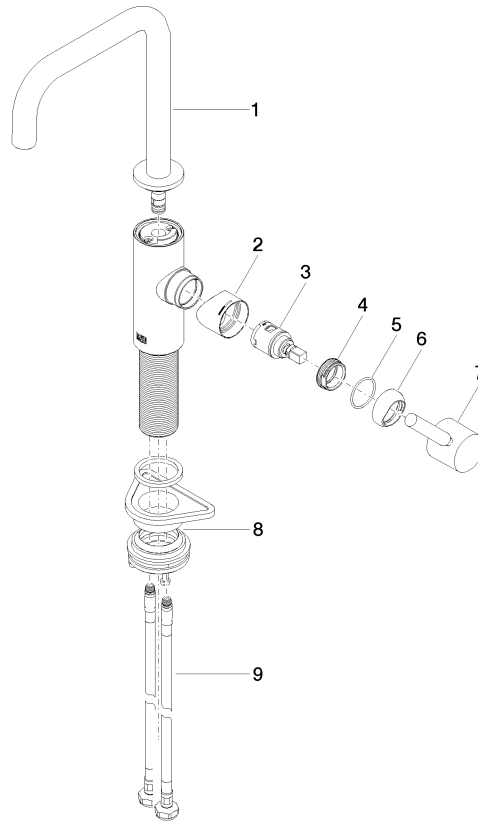

33 805 861

- 166mm projection
- pivotable spout 360°
- Optional swivel limiter available with swivel limiter set 12 820 970 90
- air-enriched flow
- max. flow 8 l/min at 3 bar flow pressure
- lead-free
- This product can help a building meet the requirements of Green Building Rating Systems, e.g. LEED®, BREEAM®, DGNB

Recommended miscellaneous

Swivel limitation set - 12 820 970 90

Recommended miscellaneous

Strainer waste with control handle - Dark Chrome 10 712 970-19

Recommended miscellaneous

Dispenser without rosette - Dark Chrome 82 424 970-19

33 805 861

Flow rate chart

Certificates

LGA_38642.

WRAS_240102021.

33 805 861

Spare parts list

No.	Item Number	Name	Quantity used	Delivery time
1	90 28 22 285 00-19	spout	1	-
Spare part can no longer be ordered, please order the replacement item				
2	09 19 86 012-19	cover	1	60
3	90 15 05 042 00 90	cartridge	1	2
4	09 24 04 266 90	nut	1	2
5	09 14 10 091 90	seal	1	2
6	90 28 30 052 00-19	cover	1	20
7	90 20 66 003 00-19	handle	1	20
8	04 23 10 044 08 90	fixing set	1	2
9	04 30 04 101 00 90	hose	2	2