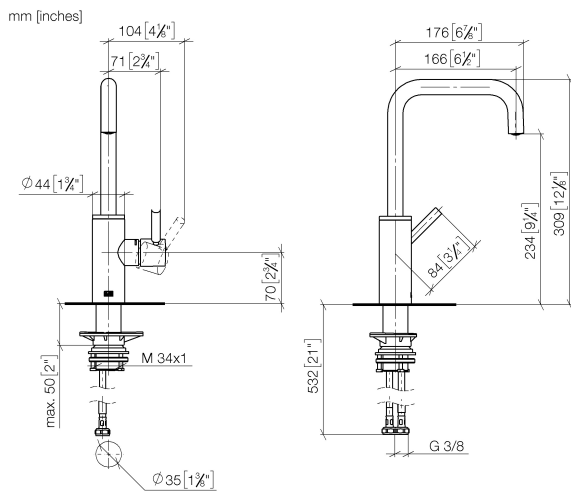

33 805 861

- 166mm projection
- pivotable spout 360°
- Optional swivel limiter available with swivel limiter set 12 820 970 90
- air-enriched flow
- max. flow 8 l/min at 3 bar flow pressure
- lead-free
- This product can help a building meet the requirements of Green Building Rating Systems, e.g. LEED®, BREEAM®, DGNB

Recommended miscellaneous

Swivel limitation set - 12 820 970 90

Recommended miscellaneous

Strainer waste with control handle - Dark Chrome 10 712 970-19

Recommended miscellaneous

Dispenser without rosette - Dark Chrome 82 424 970-19

33 805 861

Flow rate chart

Certificates

LGA_38642.

WRAS_240102021.

33 805 861

Spare parts list

No.	Item Number	Name	Quantity used	Delivery time
1	90 28 22 285 00-19	spout	1	-
Spare part can no longer be ordered, please order the replacement item				
2	09 19 86 012-19	cover	1	60
3	90 15 05 042 00 90	cartridge	1	2
4	09 24 04 266 90	nut	1	2
5	09 14 10 091 90	seal	1	2
6	90 28 30 052 00-19	cover	1	20
7	90 20 66 003 00-19	handle	1	20
8	04 23 10 044 08 90	fixing set	1	2
9	04 30 04 101 00 90	hose	2	2