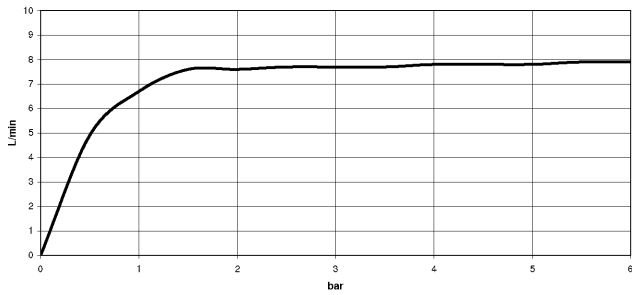

Flow rate chart

Codes & Standards

DIN 4109

ISO 3822

Scottish Water
Byelaws

UK Water Supply
Regulations

Ü-Zeichen