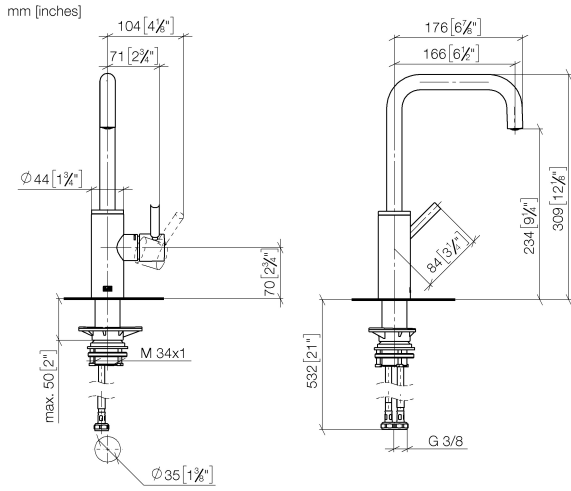

33 805 861

Flow rate chart

Codes & Standards

DIN 4109

ISO 3822

Scottish Water
Byelaws

UK Water Supply
Regulations

Ü-Zeichen