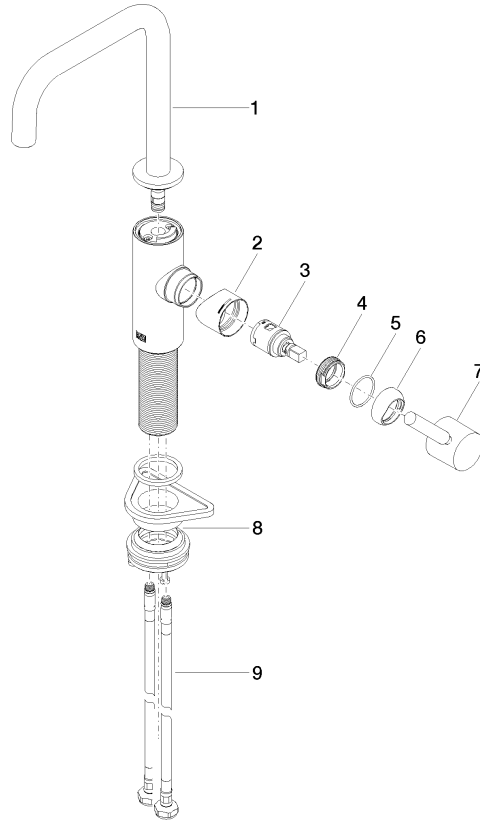

META SQUARE BAR TAP Single-lever mixer - Brushed Durabron (23kt Gold) META SQUARE

33 805 861

- 166mm projection
- pivotable spout 360°
- Optional swivel limiter available with swivel limiter set 12 820 970 90
- air-enriched flow
- max. flow 8 l/min at 3 bar flow pressure
- lead-free
- This product can help a building meet the requirements of Green Building Rating Systems, e.g. LEED®, BREEAM®, DGNB
- WRAS 240102021

Recommended miscellaneous

	Dispenser without rosette - Brushed Durabron (23kt Gold)	82 424 970-28
---	---	---------------

33 805 861

Flow rate chart

Codes & Standards

DIN 4109

ISO 3822

Scottish Water
Byelaws

UK Water Supply
Regulations

Ü-Zeichen

META SQUARE BAR TAP Single-lever mixer - Brushed Durabronz (23kt Gold) META SQUARE

33 805 861

Certificates

LGA_38

WRAS_240102

33 805 861

META SQUARE BAR TAP Single-lever mixer - Brushed Durabron (23kt Gold) META SQUARE

33 805 861

Spare parts list

No.	Item Number	Name	Quantity used	Delivery time
	90 28 22 285 00-28	spout	10	-

Spare part can no longer be ordered, please order the replacement item