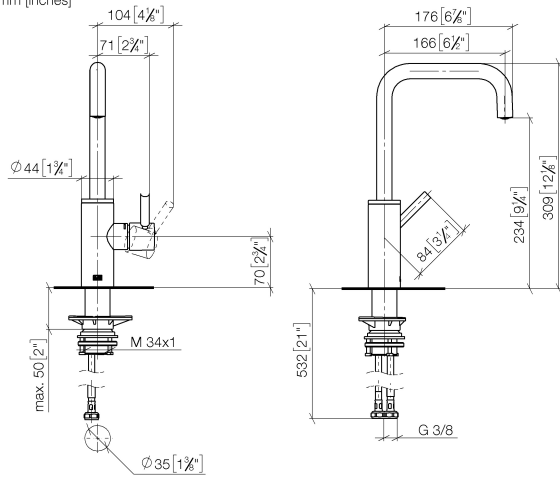

META SQUARE BAR TAP Single-lever mixer - Brushed Champagne (22kt Gold)

META SQUARE

33 805 861

- 166mm projection
- pivotable spout 360°
- Optional swivel limiter available with swivel limiter set 12 820 970 90
- air-enriched flow
- max. flow 8 l/min at 3 bar flow pressure
- lead-free
- This product can help a building meet the requirements of Green Building Rating Systems, e.g. LEED®, BREEAM®, DGNB

Recommended miscellaneous

Swivel limitation set - 12 820 970 90

Recommended miscellaneous

**Dispenser without rosette -
Brushed Champagne (22kt Gold)** 82 424 970-46

Recommended miscellaneous

**Strainer waste with control handle
- Brushed Champagne (22kt Gold)** 10 712 970-46

33 805 861
mm [inches]

Flow rate chart

Certificates

LGA_38642.

WRAS_240102021.

33 805 861

Spare parts list

No.	Item Number	Name	Quantity used	Delivery time
1	90 28 22 285 00-46	spout	1	-
Spare part can no longer be ordered, please order the replacement item				
2	09 19 86 012-46	cover	1	60
3	90 15 05 042 00 90	cartridge	1	2
4	09 24 04 266 90	nut	1	2
5	09 14 10 091 90	seal	1	2
6	90 28 30 052 00-46	cover	1	30
7	90 20 66 003 00-46	handle	1	-
Spare part can no longer be ordered, please order the replacement item				
8	04 23 10 044 08 90	fixing set	1	2
9	04 30 04 101 00 90	hose	2	2