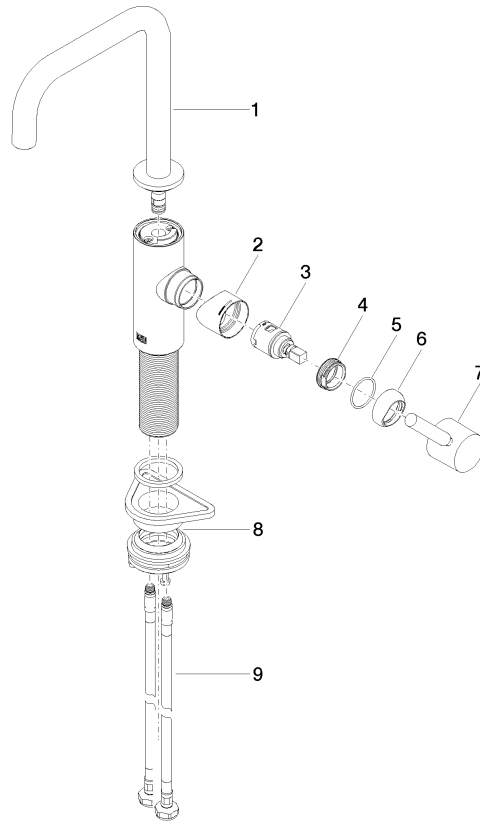

33 805 861

- 166mm projection
- pivotable spout 360°
- Optional swivel limiter available with swivel limiter set 12 820 970 90
- air-enriched flow
- max. flow 8 l/min at 3 bar flow pressure
- lead-free
- This product can help a building meet the requirements of Green Building Rating Systems, e.g. LEED®, BREEAM®, DGNB

**Recommended miscellaneous**

**Swivel limitation set -** 12 820 970 90

**Recommended miscellaneous**

**Dispenser without rosette - Champagne (22kt Gold)** 82 424 970-47

**Recommended miscellaneous**

**Strainer waste with control handle - Champagne (22kt Gold)** 10 712 970-47

33 805 861

**Flow rate chart**

**Certificates**

LGA\_38642.

WRAS\_240102021.

33 805 861

**Spare parts list**

No.	Item Number	Name	Quantity used	Delivery time
1	90 28 22 285 00-47	spout	1	-
Spare part can no longer be ordered, please order the replacement item				
2	09 19 86 012-47	cover	1	60
3	90 15 05 042 00 90	cartridge	1	2
4	09 24 04 266 90	nut	1	2
5	09 14 10 091 90	seal	1	2
6	90 28 30 052 00-47	cover	1	30
7	90 20 66 003 00-47	handle	1	-
Spare part can no longer be ordered, please order the replacement item				
8	04 23 10 044 08 90	fixing set	1	2
9	04 30 04 101 00 90	hose	2	2