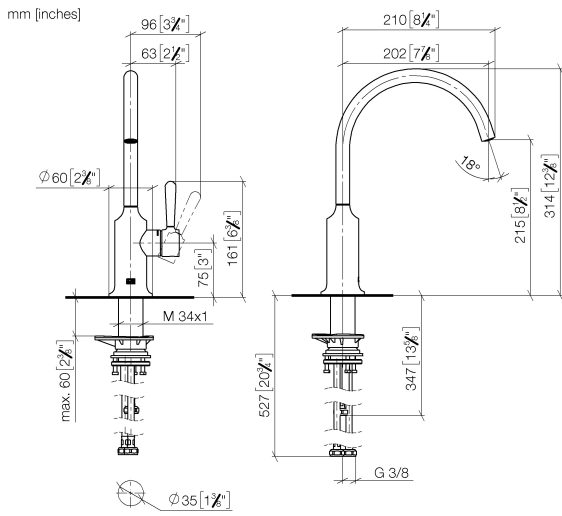

33 810 809

Flow rate chart

Codes & Standards

DIN 4109

ISO 3822

Scottish Water
Byelaws

UK Water Supply
Regulations

Ü-Zeichen