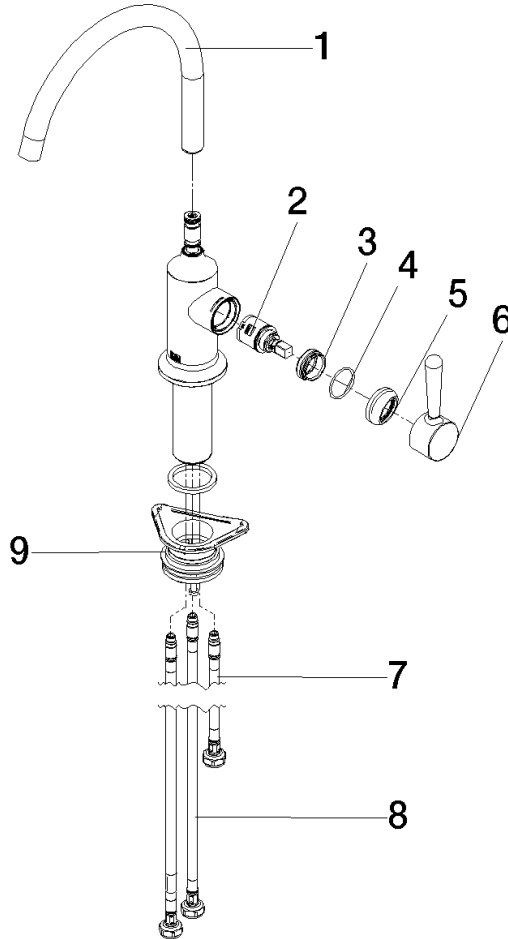

33 810 809

Product version from 7/1/2023