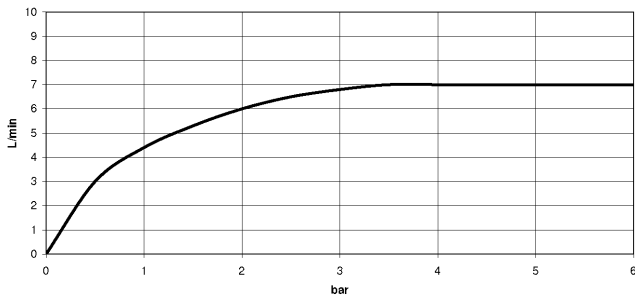

**Recommended miscellaneous**

**VAIA Rinsing spray set - Chrome** 27 718 809-00

**Recommended miscellaneous**

**VAIA Dispenser with rosette - Chrome** 82 434 809-00

33 810 809

**Flow rate chart**

**Codes & Standards**