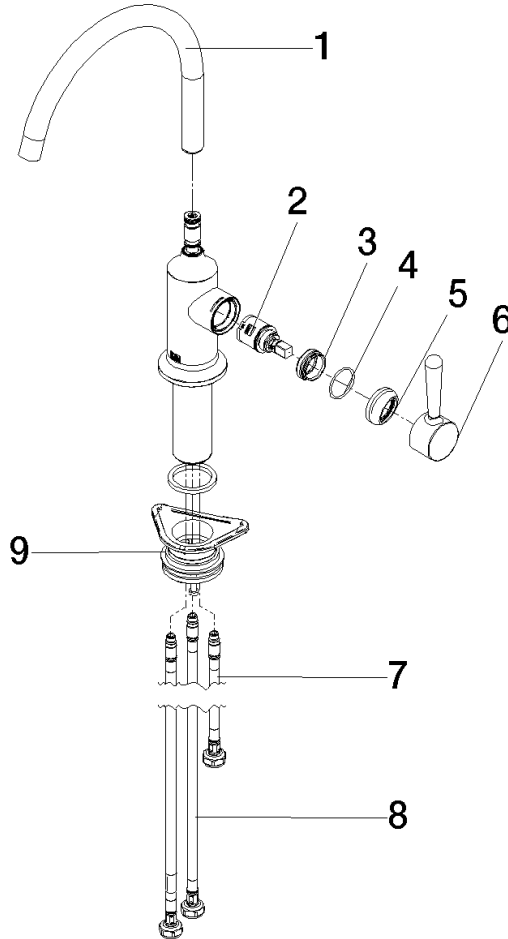

Parts for other finishes can be found here: [Chrome](#)

33 810 809

### Spare parts list

#### Product version from 7/1/2023

No.	Item Number	Name	Quantity used	Delivery time
	90 28 22 313 02-06	spout	10	-

Spare part can no longer be ordered, please order the replacement item