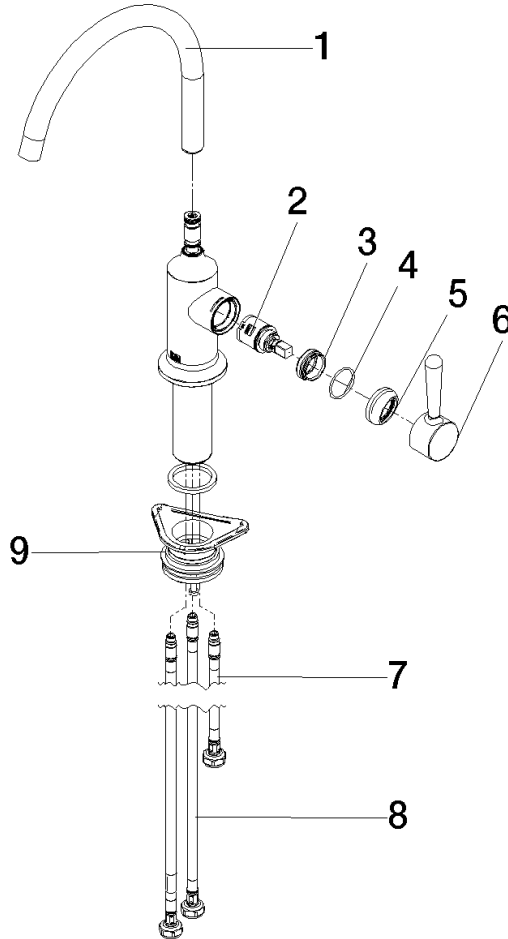

ISO 3822

Scottish Water
Byelaws

UK Water Supply
Regulations

Ü-Zeichen

VAIA Single-lever mixer for rinsing/Profi spray - Dark Chrome

VAIA

33 810 809

Certificates

LGA_38

WRAS_240602

33 810 809

Product version from 7/1/2023

Parts for other finishes can be found here: Chrome

33 810 809

Spare parts list

Product version from 7/1/2023

No.	Item Number	Name	Quantity used	Delivery time
	90 28 22 313 02-19	spout	10	-

Spare part can no longer be ordered, please order the replacement item