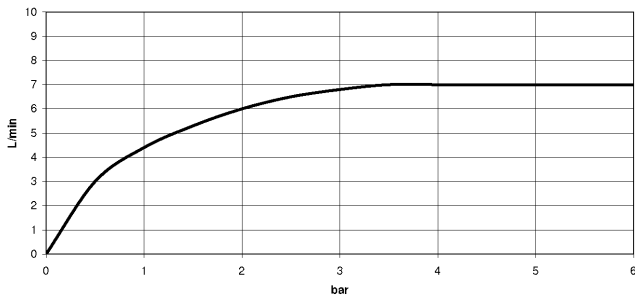

33 810 809

- 202mm projection
- pivotable spout 360°
- air-enriched flow
- max. flow 7 l/min at 3 bar flow pressure
- lead-free
- This product can help a building meet the requirements of Green Building Rating Systems, e.g. LEED®, BREEAM®, DGNB

33 810 809

**Flow rate chart**

**Codes & Standards**

DIN 4109

ISO 3822

Scottish Water  
Byelaws

UK Water Supply  
Regulations

**Ü-Zeichen**