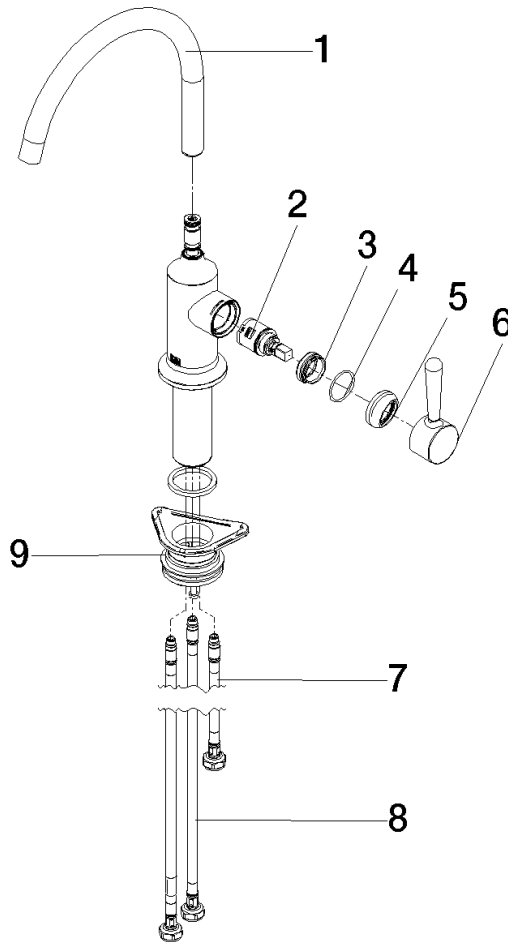

33 810 809

**Flow rate chart**

**Codes & Standards**

DIN 4109

ISO 3822

Scottish Water  
Byelaws

UK Water Supply  
Regulations

**Ü-Zeichen**

33 810 809

**Product version from 7/1/2023**

Parts for other finishes can be found here: Chrome

VAIA Single-lever mixer for rinsing/Profi spray - Brushed Durabronz (23kt Gold)

VAIA

33 810 809

**Spare parts list**

**Product version from 7/1/2023**

No.	Item Number	Name	Quantity used	Delivery time
	90 28 22 313 02-28	spout	10	-

Spare part can no longer be ordered, please order the replacement item