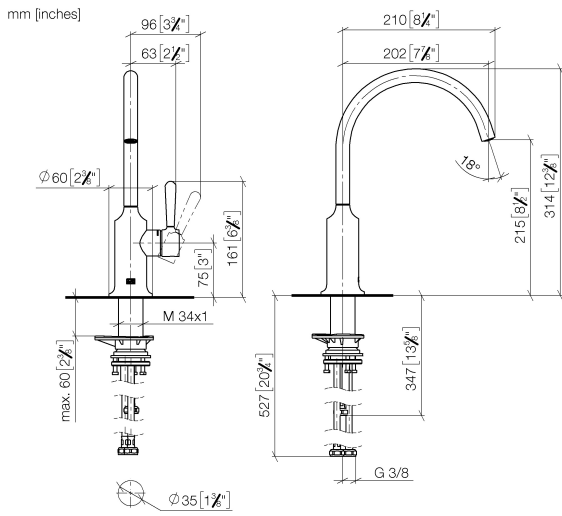

33 810 809

**Flow rate chart**

**Codes & Standards**

DIN 4109

ISO 3822

Scottish Water  
Byelaws

UK Water Supply  
Regulations

**Ü-Zeichen**

**Product version from 7/1/2023**

No.	Item Number	Name	Quantity used	Delivery time
	90 28 22 313 02-28	spout	10	-

Spare part can no longer be ordered, please order the replacement item