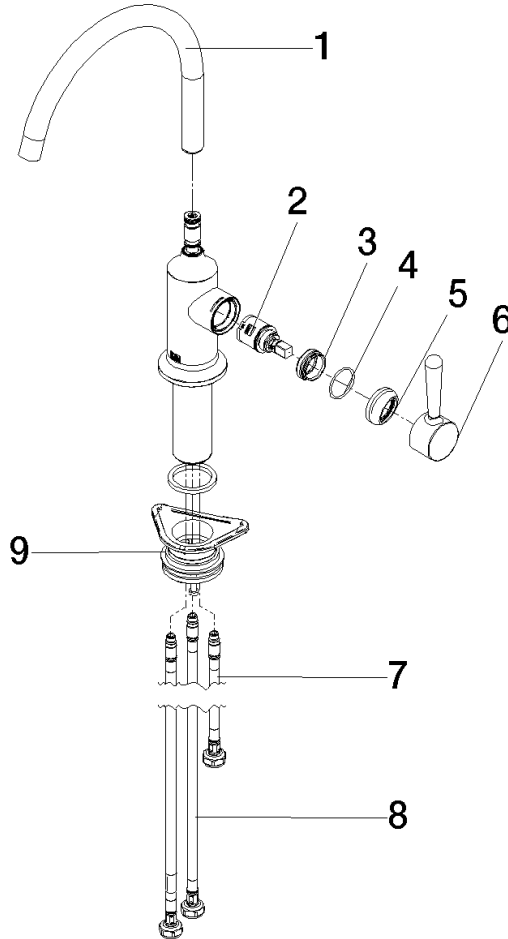

ISO 3822

Scottish Water
Byelaws

UK Water Supply
Regulations

Ü-Zeichen

VAIA Single-lever mixer for rinsing/Profi spray - Matte Black

VAIA

33 810 809

Certificates

LGA_38

WRAS_240602

33 810 809

Product version from 7/1/2023

Parts for other finishes can be found here: [Chrome](#)

33 810 809

Spare parts list

Product version from 7/1/2023

No.	Item Number	Name	Quantity used	Delivery time
	90 28 22 313 02-33	spout	10	-

Spare part can no longer be ordered, please order the replacement item