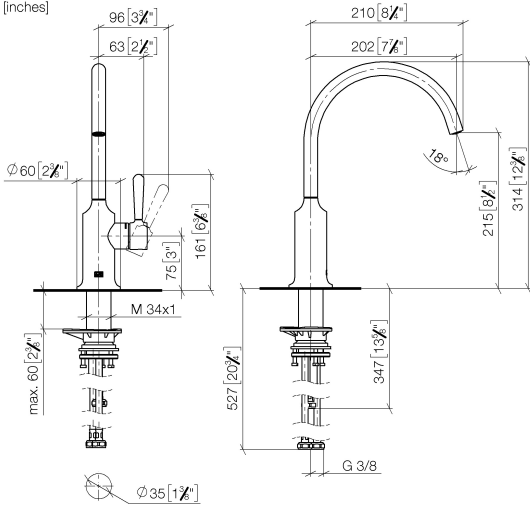

VAIA

33 810 809
mm [inches]

Flow rate chart

Codes & Standards

DIN 4109

ISO 3822

Scottish Water
Byelaws

UK Water Supply
Regulations