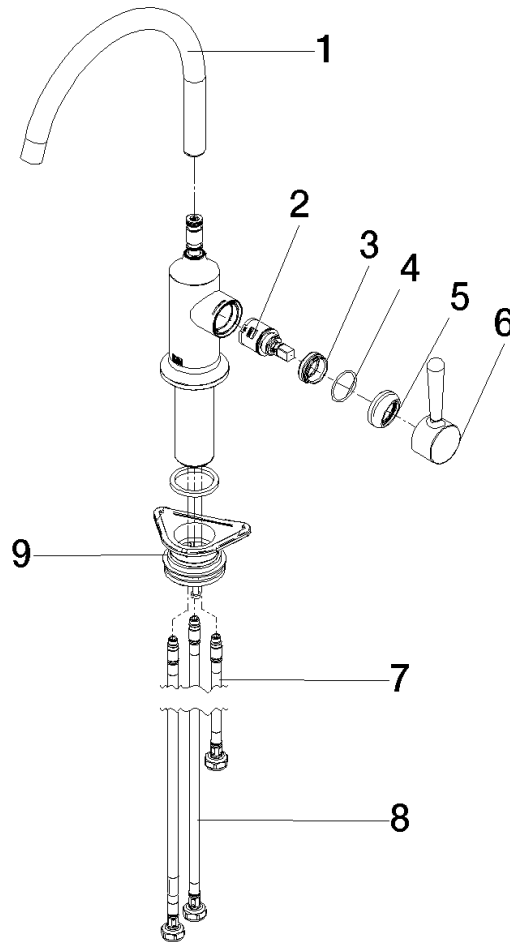

VAIA

33 810 809
mm [inches]

Flow rate chart

Codes & Standards

DIN 4109

ISO 3822

Scottish Water
Byelaws

UK Water Supply
Regulations

Parts for other finishes can be found here: [Chrome](#)

VAIA Single-lever mixer for rinsing/Profi spray - Brushed Champagne (22kt Gold)

VAIA

33 810 809

Spare parts list

Product version from 7/1/2023

No.	Item Number	Name	Quantity used	Delivery time
	90 28 22 313 02-46	spout	10	-