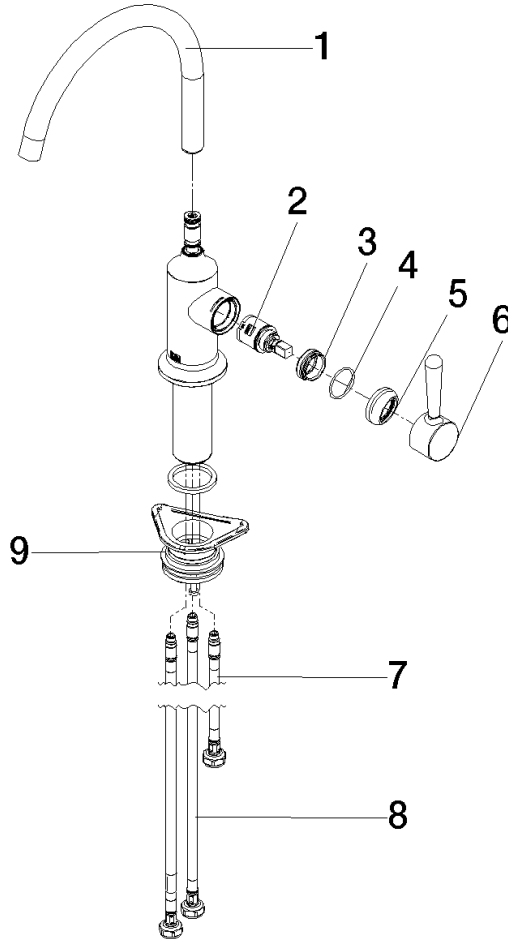

Parts for other finishes can be found here: Chrome

VAIA Single-lever mixer for rinsing/Profi spray - Champagne (22kt Gold)

VAIA

33 810 809

**Spare parts list**

**Product version from 7/1/2023**

No.	Item Number	Name	Quantity used	Delivery time
	90 28 22 313 02-47	spout	10	-