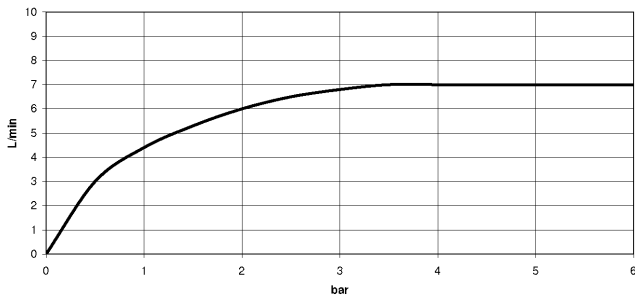

**Recommended miscellaneous**

**VAIA Rinsing spray set - Champagne (22kt Gold)**

27 718 809-47

**Recommended miscellaneous**

**VAIA Dispenser with rosette - Champagne (22kt Gold)**

82 434 809-47

33 810 809

Flow rate chart