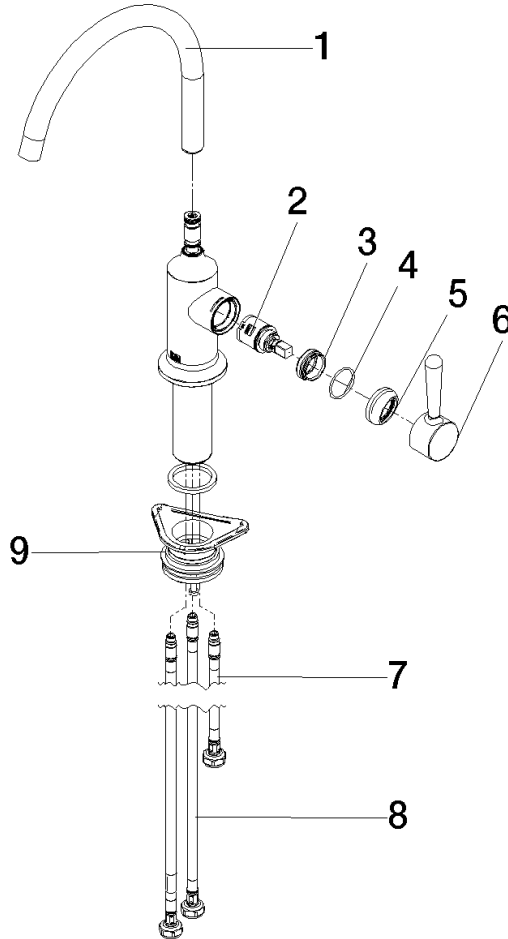

DIN 4109

ISO 3822

Scottish Water
Byelaws

UK Water Supply
Regulations

Ü-Zeichen

VAIA Single-lever mixer for rinsing/Profi spray - Brushed Chrome

VAIA

33 810 809

Certificates

LGA_38

WRAS_240602

33 810 809

Product version from 7/1/2023

Parts for other finishes can be found here: Chrome

33 810 809

Spare parts list

Product version from 7/1/2023

No.	Item Number	Name	Quantity used	Delivery time
	90 28 22 313 02-93	spout	10	-

Spare part can no longer be ordered, please order the replacement item