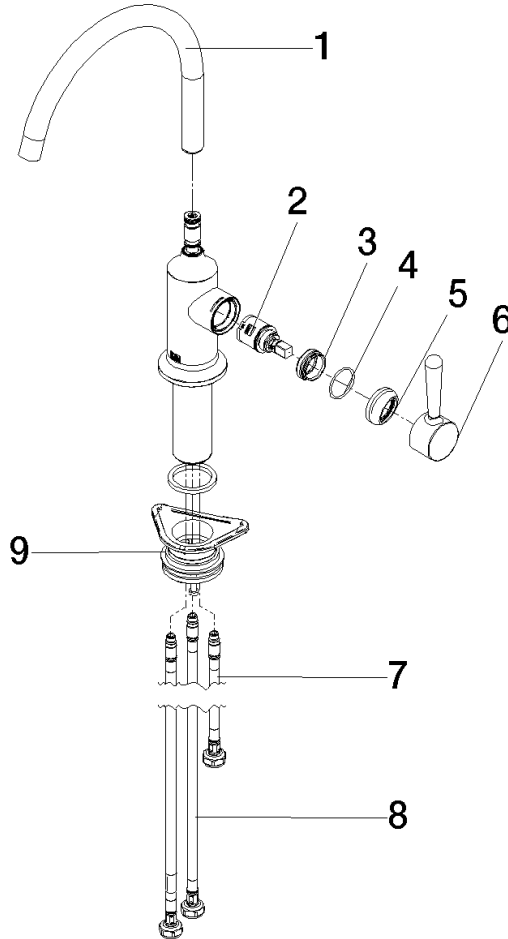

33 810 809

Certificates

LGA_38

WRAS_240602

33 810 809

Product version from 7/1/2023

Parts for other finishes can be found here: [Chrome](#)

VAIA Single-lever mixer for rinsing/Profi spray - Brushed Dark Platinum

VAIA

33 810 809

Spare parts list

Product version from 7/1/2023

No.	Item Number	Name	Quantity used	Delivery time
	90 28 22 313 02-99	spout	10	-

Spare part can no longer be ordered, please order the replacement item