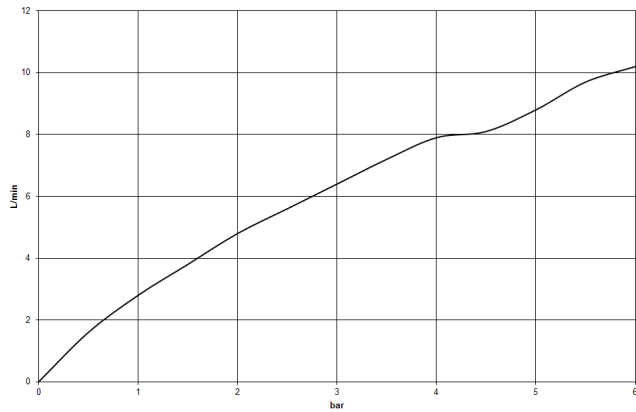

**MEM Single-lever mixer - Brushed Platinum**

MEM

33 815 682

- 241mm projection
- pivotable spout 360°
- Optional swivel limiter available with swivel limiter set 12 820 970 90
- air-enriched flow
- max. flow 6.3 l/min at 3 bar flow pressure
- lead-free
- This product can help a building meet the requirements of Green Building Rating Systems, e.g. LEED®, BREEAM®, DGNB
- WRAS 240202021

**Recommended miscellaneous**

**Swivel limitation set -** 12 820 970 90

**Recommended miscellaneous**

**Strainer waste with control handle - Brushed Platinum** 10 712 970-06

**Recommended miscellaneous**

**Dispenser without rosette - Brushed Platinum** 82 424 970-06

33 815 682

**Flow rate chart**

**Certificates**

LGA\_38646.

WRAS\_240202021.

33 815 682

Spare parts list

No.	Item Number	Name	Quantity used	Delivery time
1	90 28 22 333 00-06	spout	1	-
Spare part can no longer be ordered, please order the replacement item				
2	09 19 86 012-06	cover	1	60
3	90 23 10 128 00 90	nut	1	2
4	90 15 05 042 00 90	cartridge	1	2
5	09 24 04 266 90	nut	1	2
6	90 28 30 052 00-06	cover	1	10
7	90 20 86 004 00-06	handle	1	10
8	04 23 10 044 08 90	fixing set	1	2
9	04 30 04 100 00 90	hose	2	2