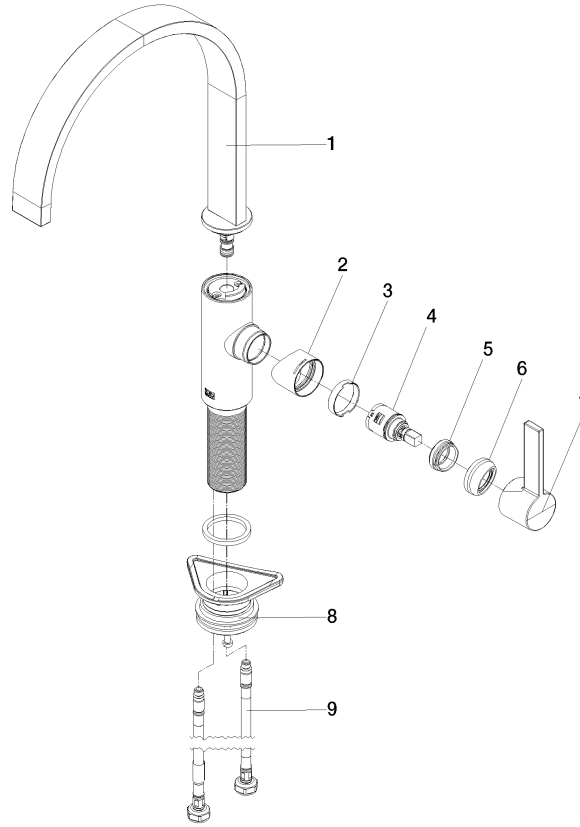

**MEM Single-lever mixer - Brushed Platinum**

MEM

33 815 682

- 241mm projection
- pivotable spout 360°
- Optional swivel limiter available with swivel limiter set 12 820 970 90
- air-enriched flow
- max. flow 6.3 l/min at 3 bar flow pressure
- lead-free
- This product can help a building meet the requirements of Green Building Rating Systems, e.g. LEED®, BREEAM®, DGNB
- WRAS 240202021

**Recommended miscellaneous**

**Swivel limitation set -** 12 820 970 90

**Recommended miscellaneous**

**Strainer waste with control handle - Brushed Platinum** 10 712 970-06

**Recommended miscellaneous**

**Dispenser without rosette - Brushed Platinum** 82 424 970-06

33 815 682

**Flow rate chart**

**Certificates**

LGA\_38646.

WRAS\_240202021.

33 815 682

Spare parts list

No.	Item Number	Name	Quantity used	Delivery time
1	90 28 22 333 00-06	spout	1	-
Spare part can no longer be ordered, please order the replacement item				
2	09 19 86 012-06	cover	1	60
3	90 23 10 128 00 90	nut	1	2
4	90 15 05 042 00 90	cartridge	1	2
5	09 24 04 266 90	nut	1	2
6	90 28 30 052 00-06	cover	1	10
7	90 20 86 004 00-06	handle	1	10
8	04 23 10 044 08 90	fixing set	1	2
9	04 30 04 100 00 90	hose	2	2