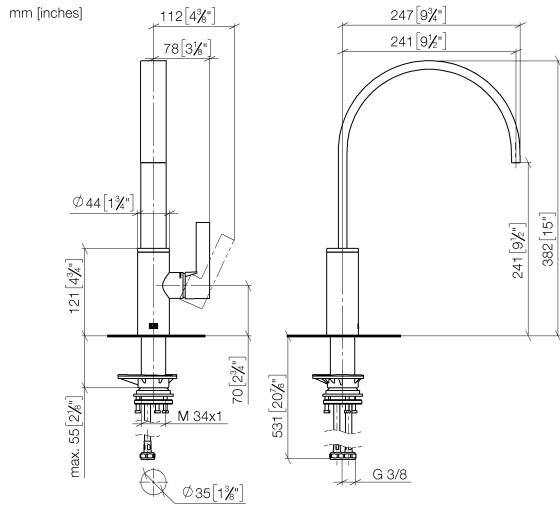

**MEM Single-lever mixer - Brushed Platinum**

MEM

33 815 682

- 241mm projection
- pivotable spout 360°
- Optional swivel limiter available with swivel limiter set 12 820 970 90
- air-enriched flow
- max. flow 6.3 l/min at 3 bar flow pressure
- lead-free
- This product can help a building meet the requirements of Green Building Rating Systems, e.g. LEED®, BREEAM®, DGNB
- WRAS 240202021

**Recommended miscellaneous**

**Swivel limitation set -** 12 820 970 90

**Recommended miscellaneous**

**Strainer waste with control handle - Brushed Platinum** 10 712 970-06

**Recommended miscellaneous**

**Dispenser without rosette - Brushed Platinum** 82 424 970-06

33 815 682

**Flow rate chart**

**Certificates**

LGA\_38646.

WRAS\_240202021.

33 815 682

Spare parts list

No.	Item Number	Name	Quantity used	Delivery time
1	90 28 22 333 00-06	spout	1	-
Spare part can no longer be ordered, please order the replacement item				
2	09 19 86 012-06	cover	1	60
3	90 23 10 128 00 90	nut	1	2
4	90 15 05 042 00 90	cartridge	1	2
5	09 24 04 266 90	nut	1	2
6	90 28 30 052 00-06	cover	1	10
7	90 20 86 004 00-06	handle	1	10
8	04 23 10 044 08 90	fixing set	1	2
9	04 30 04 100 00 90	hose	2	2