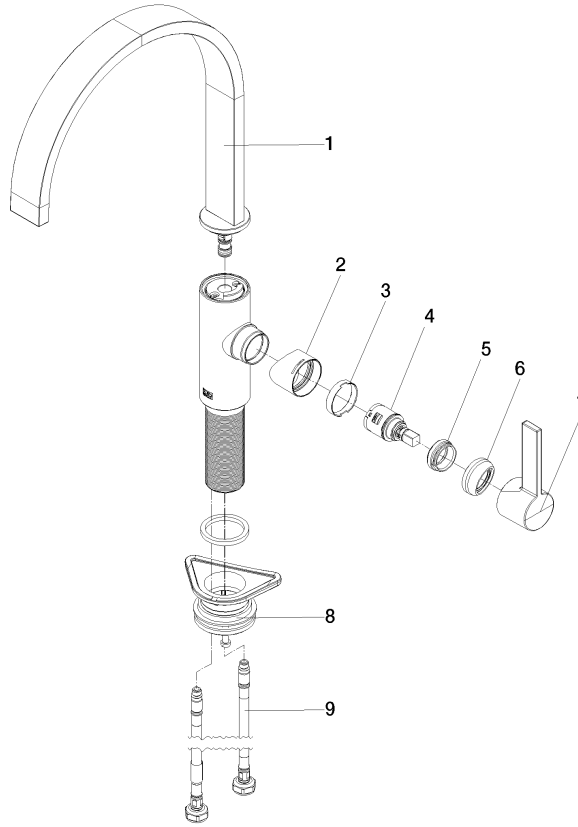

MEM Single-lever mixer - Durabronss (23kt Gold)

MEM

33 815 682

- 241mm projection
- pivotable spout 360°
- Optional swivel limiter available with swivel limiter set 12 820 970 90
- air-enriched flow
- max. flow 6.3 l/min at 3 bar flow pressure
- lead-free
- This product can help a building meet the requirements of Green Building Rating Systems, e.g. LEED®, BREEAM®, DGNB

Recommended miscellaneous

Swivel limitation set - 12 820 970 90

Recommended miscellaneous

Strainer waste with control handle - Durabronss (23kt Gold) 10 712 970-09

Recommended miscellaneous

Dispenser without rosette - Durabronss (23kt Gold) 82 424 970-09

33 815 682

Flow rate chart

Certificates

LGA_38646.

WRAS_240202021.

33 815 682

Spare parts list

No.	Item Number	Name	Quantity used	Delivery time
1	90 28 22 333 00-09	spout	1	-
Spare part can no longer be ordered, please order the replacement item				
2	09 19 86 012-09	cover	1	60
3	90 23 10 128 00 90	nut	1	2
4	90 15 05 042 00 90	cartridge	1	2
5	09 24 04 266 90	nut	1	2
6	90 28 30 052 00-09	cover	1	40
7	90 20 86 004 00-09	handle	1	-
Spare part can no longer be ordered, please order the replacement item				
8	04 23 10 044 08 90	fixing set	1	2
9	04 30 04 100 00 90	hose	2	2