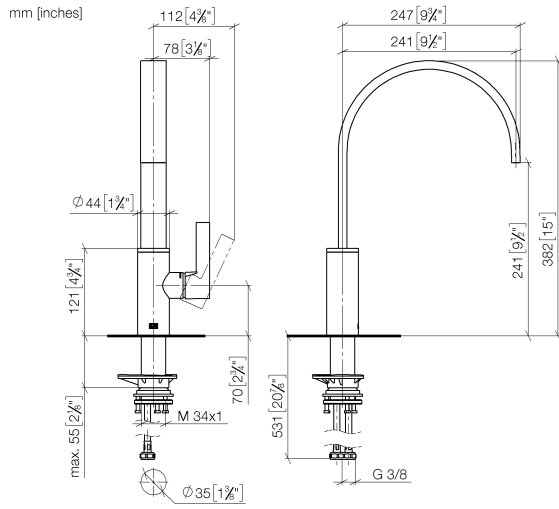

MEM Single-lever mixer - Durabronss (23kt Gold)

MEM

33 815 682

- 241mm projection
- pivotable spout 360°
- Optional swivel limiter available with swivel limiter set 12 820 970 90
- air-enriched flow
- max. flow 6.3 l/min at 3 bar flow pressure
- lead-free
- This product can help a building meet the requirements of Green Building Rating Systems, e.g. LEED®, BREEAM®, DGNB

33 815 682

Flow rate chart

Certificates

LGA_38646.

WRAS_240202021.

33 815 682

Spare parts list

No.	Item Number	Name	Quantity used	Delivery time
1	90 28 22 333 00-09	spout	1	-
Spare part can no longer be ordered, please order the replacement item				
2	09 19 86 012-09	cover	1	60
3	90 23 10 128 00 90	nut	1	2
4	90 15 05 042 00 90	cartridge	1	2
5	09 24 04 266 90	nut	1	2
6	90 28 30 052 00-09	cover	1	40
7	90 20 86 004 00-09	handle	1	-
Spare part can no longer be ordered, please order the replacement item				
8	04 23 10 044 08 90	fixing set	1	2
9	04 30 04 100 00 90	hose	2	2