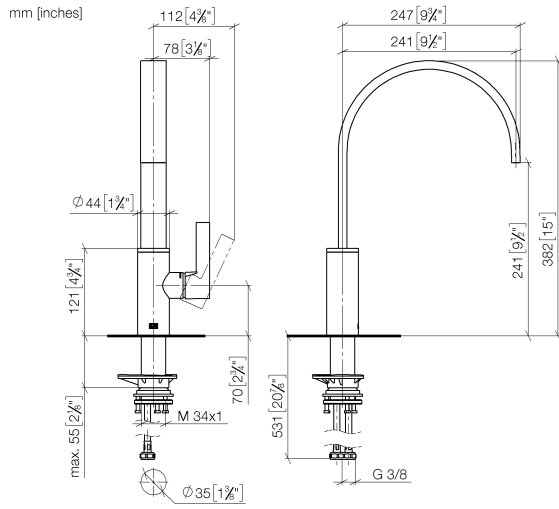

33 815 682

Flow rate chart

Certificates

LGA_38646.

WRAS_240202021.