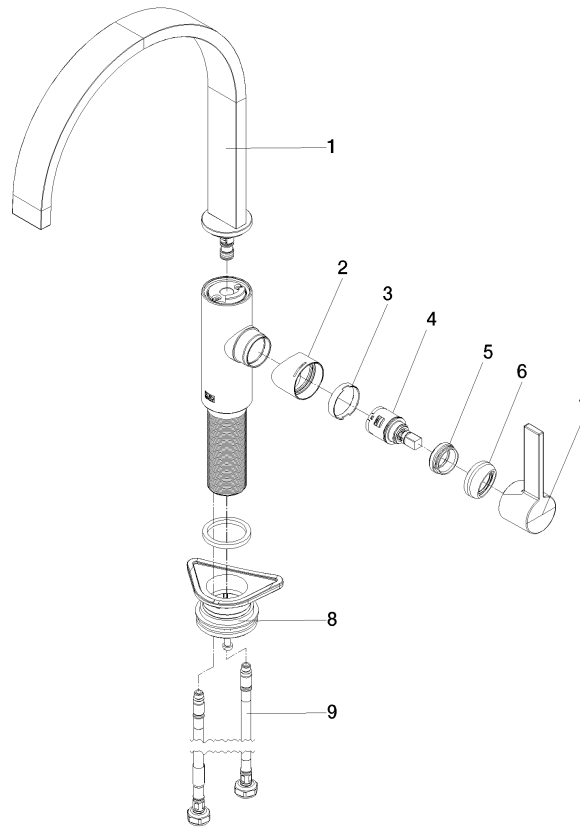

MEM Single-lever mixer - Brushed Durabron (23kt Gold)

MEM

33 815 682

- 241mm projection
- pivotable spout 360°
- Optional swivel limiter available with swivel limiter set 12 820 970 90
- air-enriched flow
- max. flow 6.3 l/min at 3 bar flow pressure
- lead-free
- This product can help a building meet the requirements of Green Building Rating Systems, e.g. LEED®, BREEAM®, DGNB
- WRAS 240202021

Recommended miscellaneous

	Dispenser without rosette - Brushed Durabron (23kt Gold)	82 424 970-28
---	---	---------------

33 815 682

Flow rate chart

Certificates

LGA_38646.

WRAS_240202021.

33 815 682

Spare parts list

No.	Item Number	Name	Quantity used	Delivery time
1	90 28 22 333 00-28	spout	1	-
Spare part can no longer be ordered, please order the replacement item				
2	09 19 86 012-28	cover	1	60
3	90 23 10 128 00 90	nut	1	2
4	90 15 05 042 00 90	cartridge	1	2
5	09 24 04 266 90	nut	1	2
6	90 28 30 052 00-28	cover	1	20
7	90 20 86 004 00-28	handle	1	20
8	04 23 10 044 08 90	fixing set	1	2
9	04 30 04 100 00 90	hose	2	2