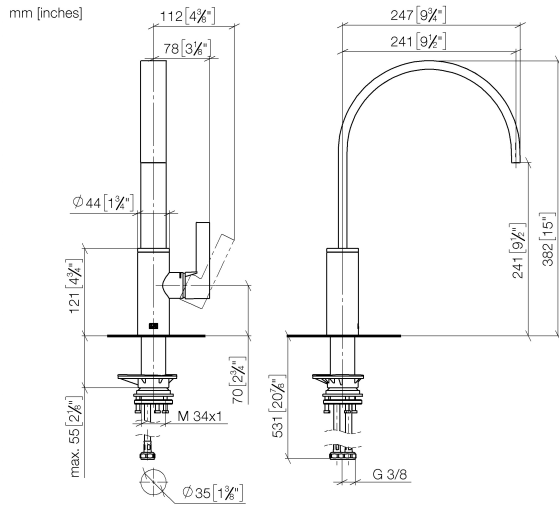

MEM Single-lever mixer - Champagne (22kt Gold)

MEM

33 815 682

- 241mm projection
- pivotable spout 360°
- Optional swivel limiter available with swivel limiter set 12 820 970 90
- air-enriched flow
- max. flow 6.3 l/min at 3 bar flow pressure
- lead-free
- This product can help a building meet the requirements of Green Building Rating Systems, e.g. LEED®, BREEAM®, DGNB
- WRAS 240202021

33 815 682

Flow rate chart

Certificates

LGA_38646.

WRAS_240202021.

33 815 682

Spare parts list

No.	Item Number	Name	Quantity used	Delivery time
1	90 28 22 333 00-47	spout	1	-
Spare part can no longer be ordered, please order the replacement item				
2	09 19 86 012-47	cover	1	60
3	90 23 10 128 00 90	nut	1	2
4	90 15 05 042 00 90	cartridge	1	2
5	09 24 04 266 90	nut	1	2
6	90 28 30 052 00-47	cover	1	30
7	90 20 86 004 00-47	handle	1	30
8	04 23 10 044 08 90	fixing set	1	2
9	04 30 04 100 00 90	hose	2	2