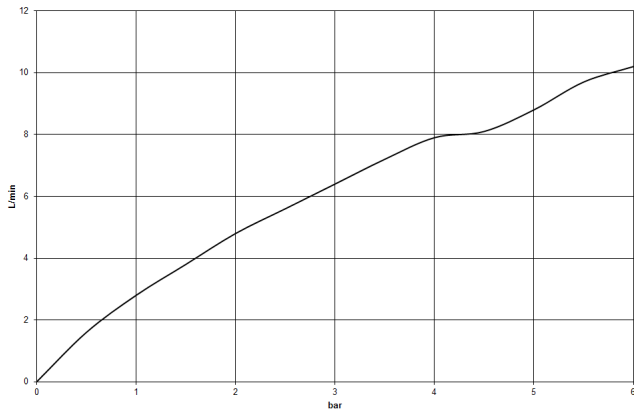

33 815 682

Flow rate chart

Certificates

LGA_38646.

WRAS_240202021.

33 815 682

Spare parts list

No.	Item Number	Name	Quantity used	Delivery time
1	90 28 22 333 00-47	spout	1	-
Spare part can no longer be ordered, please order the replacement item				
2	09 19 86 012-47	cover	1	60
3	90 23 10 128 00 90	nut	1	2
4	90 15 05 042 00 90	cartridge	1	2
5	09 24 04 266 90	nut	1	2
6	90 28 30 052 00-47	cover	1	30
7	90 20 86 004 00-47	handle	1	30
8	04 23 10 044 08 90	fixing set	1	2
9	04 30 04 100 00 90	hose	2	2