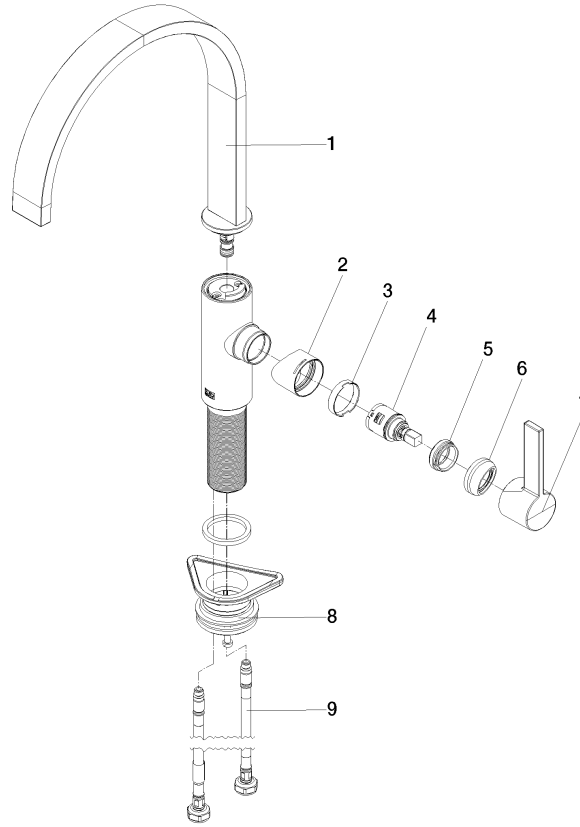

MEM Single-lever mixer - Champagne (22kt Gold)

MEM

33 815 682

- 241mm projection
- pivotable spout 360°
- Optional swivel limiter available with swivel limiter set 12 820 970 90
- air-enriched flow
- max. flow 6.3 l/min at 3 bar flow pressure
- lead-free
- This product can help a building meet the requirements of Green Building Rating Systems, e.g. LEED®, BREEAM®, DGNB
- WRAS 240202021

33 815 682

Flow rate chart

Certificates

LGA_38646.

WRAS_240202021.

33 815 682

Spare parts list

No.	Item Number	Name	Quantity used	Delivery time
1	90 28 22 333 00-47	spout	1	-
Spare part can no longer be ordered, please order the replacement item				
2	09 19 86 012-47	cover	1	60
3	90 23 10 128 00 90	nut	1	2
4	90 15 05 042 00 90	cartridge	1	2
5	09 24 04 266 90	nut	1	2
6	90 28 30 052 00-47	cover	1	30
7	90 20 86 004 00-47	handle	1	30
8	04 23 10 044 08 90	fixing set	1	2
9	04 30 04 100 00 90	hose	2	2