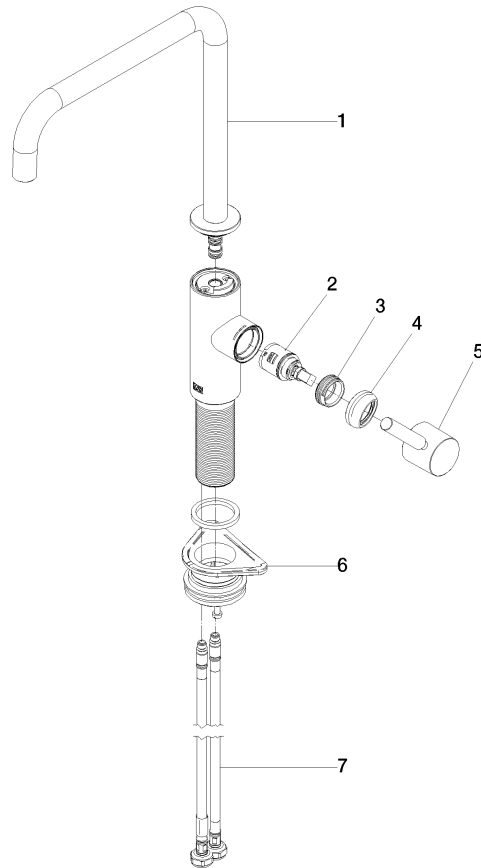

33 815 861

- 235mm projection
- pivotable spout 360°
- Optional swivel limiter available with swivel limiter set 12 820 970 90
- air-enriched flow
- max. flow 8 l/min at 3 bar flow pressure
- lead-free
- This product can help a building meet the requirements of Green Building Rating Systems, e.g. LEED®, BREEAM®, DGNB
- WRAS 240102021

33 815 861

mm [inches]

Flow rate chart

Certificates

LGA_38642.

WRAS_240102021.

33 815 861

Spare parts list

No.	Item Number	Name	Quantity used	Delivery time
1	90 28 22 284 00-47	spout	1	30
2	90 15 05 042 00 90	cartridge	1	2
3	09 24 04 266 90	nut	1	2
4	90 28 30 052 00-47	cover	1	30
5	90 20 66 033 00-47	handle	1	30
6	04 23 10 044 08 90	fixing set	1	2
7	04 30 04 101 00 90	hose	2	2