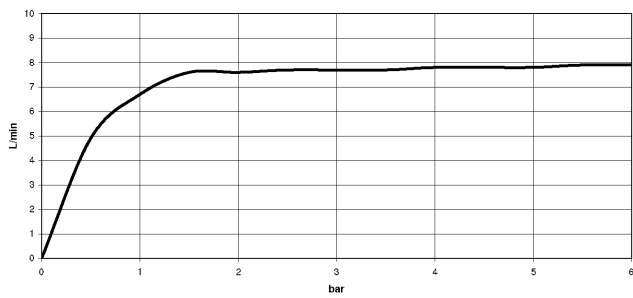

33 815 861

mm [inches]

Flow rate chart

Certificates

LGA_38642.

WRAS_240102021.

33 815 861

Spare parts list