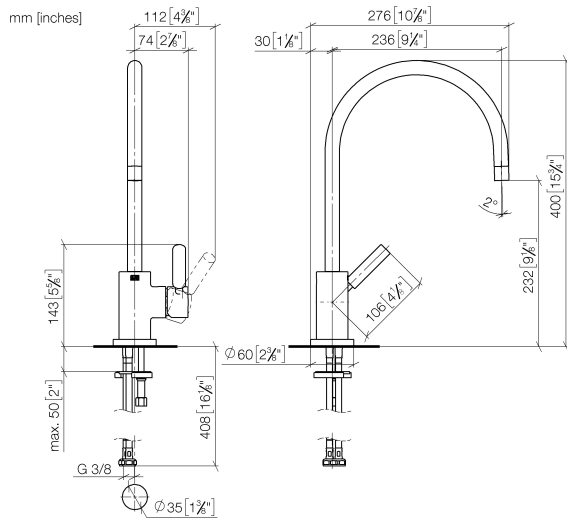

33 815 888

- 236mm projection
- pivotable spout 360°
- air-enriched flow
- height of mixer 400 mm
- height up to aerator 230 mm
- hole diameter 35 mm
- max. flow 7 l/min at 3 bar flow pressure
- lead-free
- WRAS 1705020
- This product can help a building meet the requirements of Green Building Rating Systems, e.g. LEED®, BREEAM®, DGNB

Flow rate chart

Certificates

GDV\_0400195.

WRAS\_2311044.

33 815 888

Parts for other finishes can be found here: [Chrome](#)

### Spare parts list

No.	Item Number	Name	Quantity used	Delivery time
1	90 28 22 049 02-47	spout	1	30
2	90 23 01 028 03-47	aerator	1	30
3	09 30 30 054 90	screw	1	2
4	90 15 05 065 00 90	cartridge	1	2
5	90 28 10 148 00 90	accessories	1	2
6	09 24 04 107-47	nut	1	60
7	90 20 88 040 00-47	handle	1	30
8	09 31 11 010 90	pin	1	2
9	90 24 04 048 00-47	nipple	1	30
10	11 170 880-47	handle	1	-
Spare part can no longer be ordered, please order the replacement item				
11	04 30 04 104 00 90	hose	2	2
12	09 28 10 055-47	rosette	1	60
13	09 14 10 034 90	seal	1	2
14	04 30 11 038 00 90	fixing set	1	2
15	09 31 11 011 90	pin	1	2
16	12 803 970 90	extension	1	60