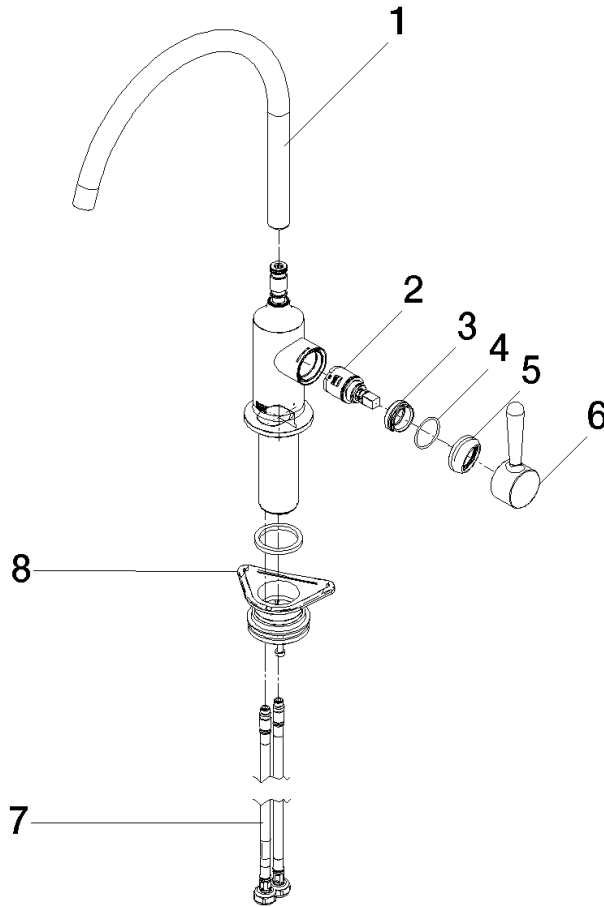

33 816 809

- 241mm projection
- pivotable spout 360°
- air-enriched flow
- max. flow 7 l/min at 3 bar flow pressure
- lead-free
- This product can help a building meet the requirements of Green Building Rating Systems, e.g. LEED®, BREEAM®, DGNB

Recommended miscellaneous

VAIA Dispenser with rosette - Chrome 82 434 809-00

33 816 809

Flow rate chart

Certificates

LGA\_29299.

33 816 809

Spare parts list

No.	Item Number	Name	Quantity used	Delivery time
1	90 28 22 396 00-00	spout	1	10
2	90 15 05 042 00 90	cartridge	1	2
3	09 24 04 266 90	nut	1	2
4	09 14 10 091 90	seal	1	2
5	90 28 30 052 00-00	cover	1	10
6	90 20 80 050 00-00	handle	1	10
7	04 30 04 100 00 90	hose	2	2
8	04 23 10 044 08 90	fixing set	1	2