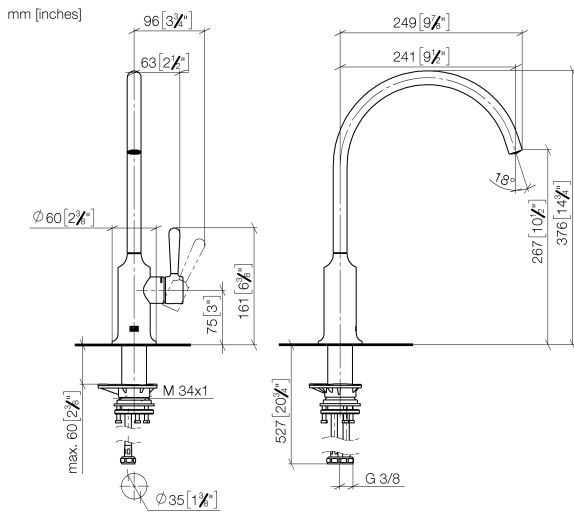

33 816 809

- 241mm projection
- pivotable spout 360°
- air-enriched flow
- max. flow 7 l/min at 3 bar flow pressure
- lead-free
- This product can help a building meet the requirements of Green Building Rating Systems, e.g. LEED®, BREEAM®, DGNB

	Chrome	33 816 809-00
	Brushed Platinum	33 816 809-06
	Platinum	33 816 809-08
	Durabrass (23kt Gold)	33 816 809-09
	Dark Chrome	33 816 809-19
	Brushed Durabrass (23kt Gold)	33 816 809-28
	Matte Black	33 816 809-33
	Brushed Champagne (22kt Gold)	33 816 809-46
	Champagne (22kt Gold)	33 816 809-47
	Brushed Chrome	33 816 809-93
	Brushed Dark Platinum	33 816 809-99

Recommended miscellaneous

VAIA Dispenser with rosette - Chrome 82 434 809-00

33 816 809

Flow rate chart

Certificates

LGA\_29299.

33 816 809

Spare parts list

No.	Item Number	Name	Quantity used	Delivery time
1	90 28 22 396 00-00	spout	1	10
2	90 15 05 042 00 90	cartridge	1	2
3	09 24 04 266 90	nut	1	2
4	09 14 10 091 90	seal	1	2
5	90 28 30 052 00-00	cover	1	10
6	90 20 80 050 00-00	handle	1	10
7	04 30 04 100 00 90	hose	2	2
8	04 23 10 044 08 90	fixing set	1	2