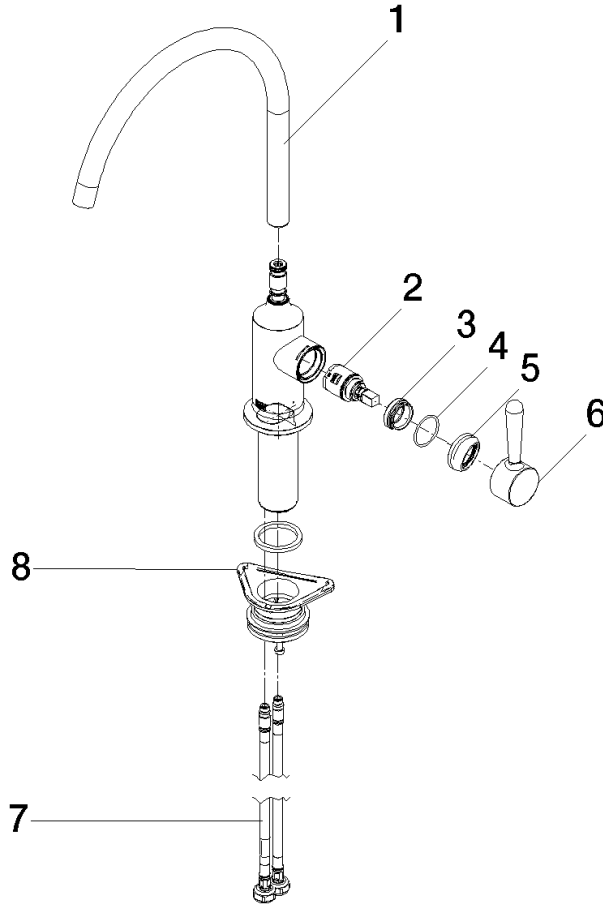

VAIA Single-lever mixer - Brushed Platinum

VAIA

33 816 809

- 241mm projection
- pivotable spout 360°
- air-enriched flow
- max. flow 7 l/min at 3 bar flow pressure
- lead-free
- This product can help a building meet the requirements of Green Building Rating Systems, e.g. LEED®, BREEAM®, DGNB

33 816 809

Product version from 7/1/2023

Parts for other finishes can be found here: Chrome

VAIA Single-lever mixer - Brushed Platinum

VAIA

33 816 809

Spare parts list

Product version from 7/1/2023

No.	Item Number	Name	Quantity used	Delivery time
	90 28 22 396 00-06	spout	9	10