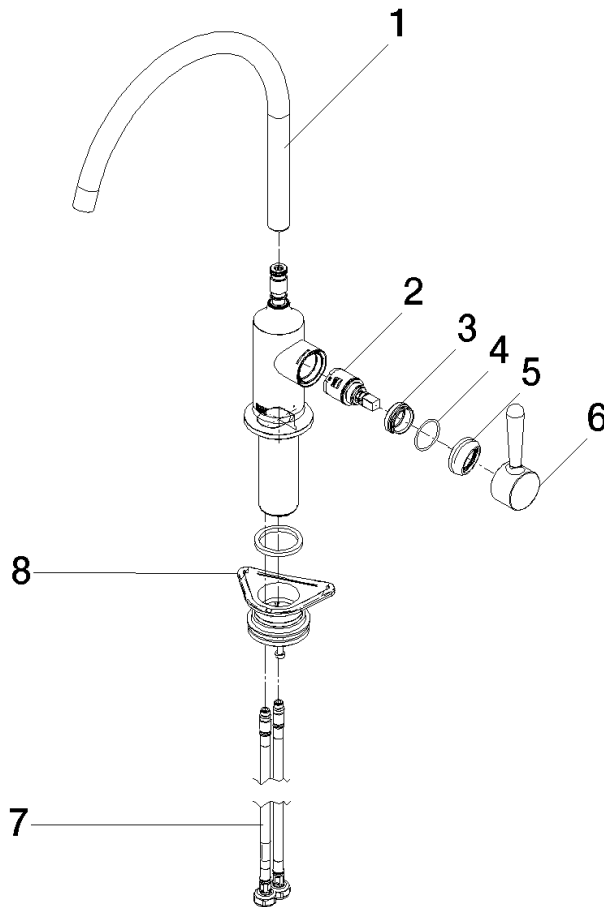

UK Water Supply
Regulations

Ü-Zeichen

VAIA Single-lever mixer - Matte Black

VAIA

33 816 809 Product version from 7/1/2023

Certificates

LGA_29

WRAS_240602

33 816 809 Product version from 7/1/2023

Parts for other finishes can be found here: [Chrome](#)

Spare parts list

No.	Item Number	Name	Quantity used	Delivery time
1	90 28 22 396 00-33	spout	1	30
2	90 15 05 042 00 90	cartridge	1	2
3	09 24 04 266 90	nut	1	2
4	09 14 10 091 90	seal	1	2
5	90 28 30 052 00-33	cover	1	30
6	90 20 80 050 00-33	handle	1	-
Spare part can no longer be ordered, please order the replacement item				
7	04 30 04 100 00 90	hose	2	2
8	04 23 10 044 08 90	fixing set	1	2