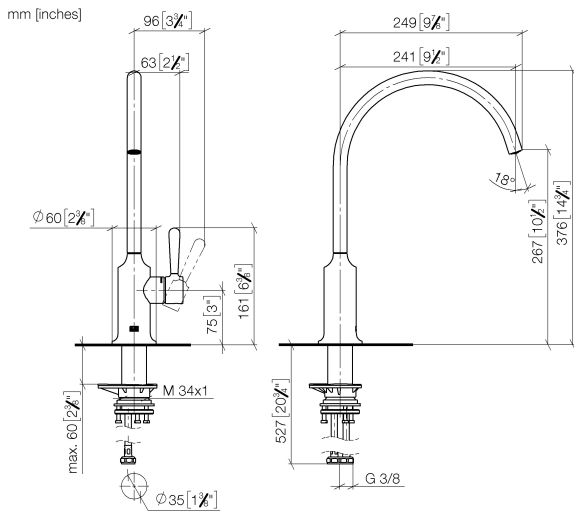

33 816 809 Product version from 7/1/2023

- 241mm projection
- pivotable spout 360°
- air-enriched flow
- max. flow 7 l/min at 3 bar flow pressure
- lead-free
- This product can help a building meet the requirements of Green Building Rating Systems, e.g. LEED®, BREEAM®, DGNB

Recommended miscellaneous

VAIA Dispenser with rosette - Matte Black 82 434 809-33

33 816 809 Product version from 7/1/2023

Flow rate chart

Codes & Standards

DIN 4109

ISO 3822

Scottish Water
Byelaws

UK Water Supply
Regulations

Ü-Zeichen

VAIA Single-lever mixer - Matte Black

VAIA

33 816 809 Product version from 7/1/2023

Certificates

LGA_29

WRAS_240602

33 816 809 Product version from 7/1/2023

Parts for other finishes can be found here: [Chrome](#)

Spare parts list

No.	Item Number	Name	Quantity used	Delivery time
1	90 28 22 396 00-33	spout	1	30
2	90 15 05 042 00 90	cartridge	1	2
3	09 24 04 266 90	nut	1	2
4	09 14 10 091 90	seal	1	2
5	90 28 30 052 00-33	cover	1	30
6	90 20 80 050 00-33	handle	1	-
Spare part can no longer be ordered, please order the replacement item				
7	04 30 04 100 00 90	hose	2	2
8	04 23 10 044 08 90	fixing set	1	2