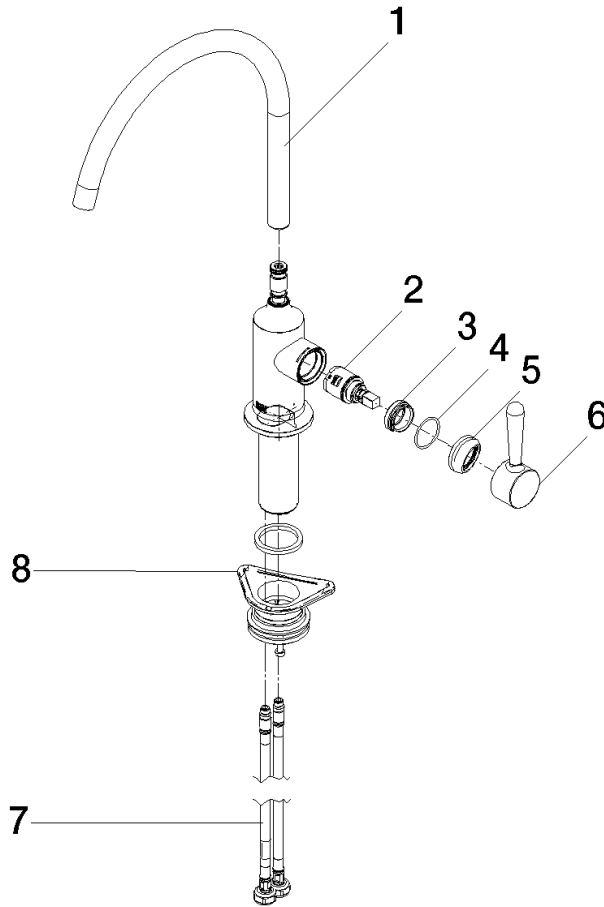

33 816 809 Product version from 7/1/2023

- 241mm projection
- pivotable spout 360°
- air-enriched flow
- max. flow 7 l/min at 3 bar flow pressure
- lead-free
- This product can help a building meet the requirements of Green Building Rating Systems, e.g. LEED®, BREEAM®, DGNB

33 816 809 Product version from 7/1/2023

Parts for other finishes can be found here: [Chrome](#)

Spare parts list

No.	Item Number	Name	Quantity used	Delivery time
1	90 28 22 396 00-47	spout	1	30
2	90 15 05 042 00 90	cartridge	1	2
3	09 24 04 266 90	nut	1	2
4	09 14 10 091 90	seal	1	2
5	90 28 30 052 00-47	cover	1	30
6	90 20 80 050 00-47	handle	1	-
Spare part can no longer be ordered, please order the replacement item				
7	04 30 04 100 00 90	hose	2	2
8	04 23 10 044 08 90	fixing set	1	2