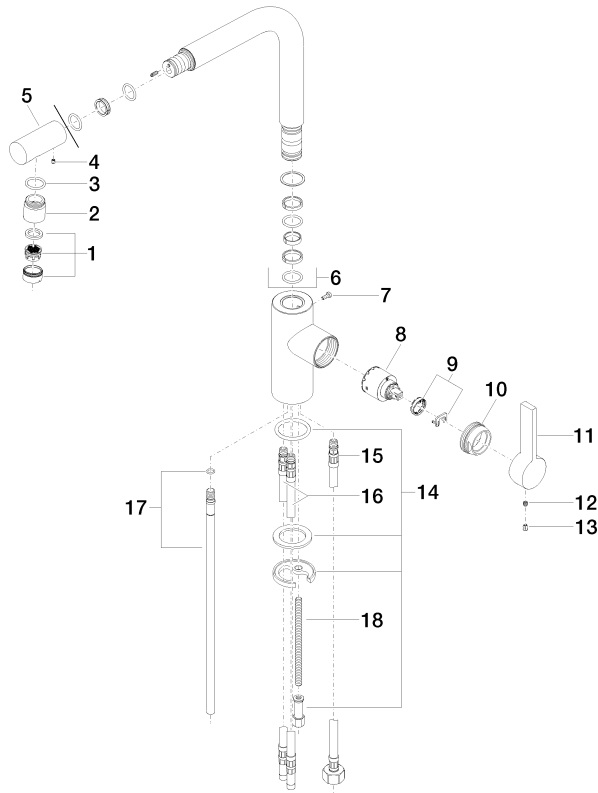

33 826 790

- 234mm projection
- pivotable spout 360°
- spout, end-piece with 20° rotation
- air-enriched flow
- height of mixer 337 mm
- height up to aerator 297 mm
- single-lever mixer hole diameter 35mm
- max. flow 8 l/min at 3 bar flow pressure
- lead-free
- This product can help a building meet the requirements of Green Building Rating Systems, e.g. LEED®, BREEAM®, DGNB

ELIO Single-lever mixer for rinsing/Profi spray - Dark Chrome

ELIO

33 826 790

Certificates

GDV_0400

33 826 790

Parts for other finishes can be found here: [Chrome](#)

33 826 790

Spare parts list