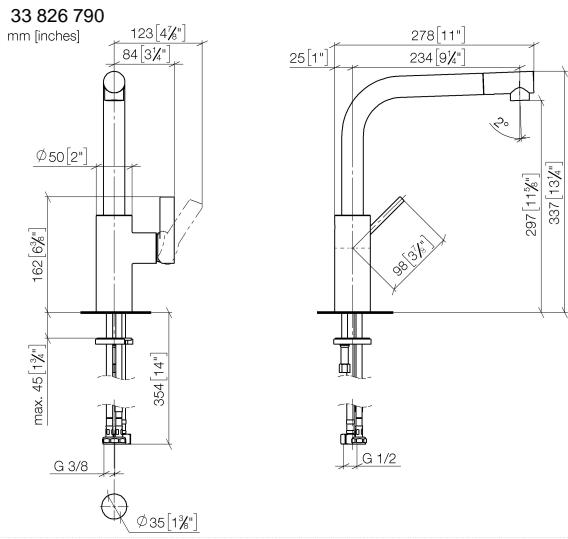

Flow rate chart

Codes & Standards

Executive Order
no. 1007