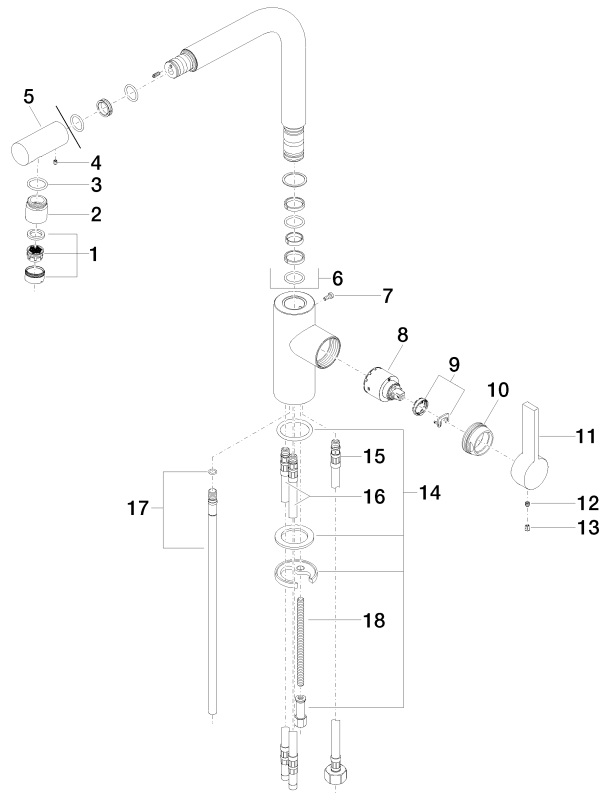

**ELIO Single-lever mixer for rinsing/Profi spray - Brushed Champagne (22kt Gold)**

ELIO

33 826 790

- 234mm projection
- pivotable spout 360°
- spout, end-piece with 20° rotation
- air-enriched flow
- height of mixer 337 mm
- height up to aerator 297 mm
- single-lever mixer hole diameter 35mm
- max. flow 8 l/min at 3 bar flow pressure
- lead-free
- This product can help a building meet the requirements of Green Building Rating Systems, e.g. LEED®, BREEAM®, DGNB

# ELIO Single-lever mixer for rinsing/Profi spray - Brushed Champagne (22kt Gold)

ELIO

33 826 790

**Product version from 6/1/2022**

Parts for other finishes can be found here: [Chrome](#)

ELIO Single-lever mixer for rinsing/Profi spray - Brushed Champagne (22kt Gold)